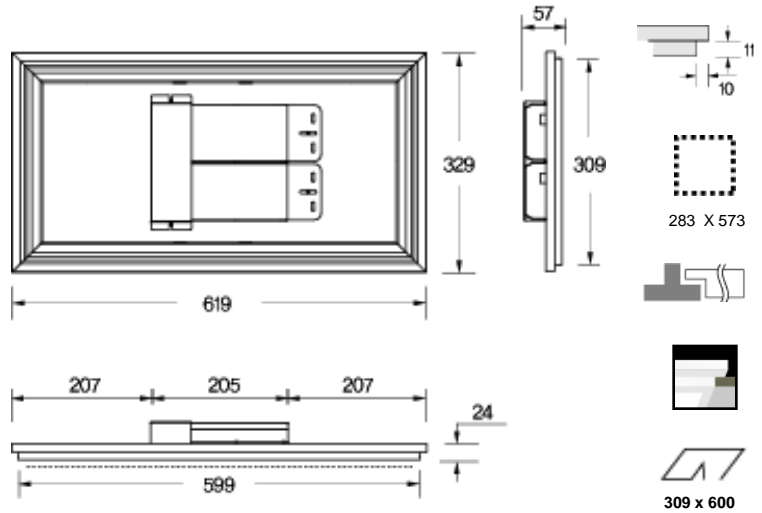

Polar diagram

Outline size

Description

Reference site

Model name	S66T2-D1 (High illumination)
Size(mm)	600 x 600 x 19
Power Consumption	60W
Illumination(Ix, at 1M)	D - 1490 N - 1370 W - 1120 L - 940 D N W L
	* D:6300K±10%, N:5000K±10%, W:4000K±10%, L:2700K±10%
Material	Aluminum anodized
Input Power	AC 95~240 V, 50~60 Hz
Control method	IR Remote controller
Installation Kit.	IK-01, IK-02, IK-03, IK-05A, IK-06

Polar diagram

Description

Outline size

Referance site

Model name	R36R1-D2(High illumination)
Size(mm)	329 x 620 x 24
Power Consumption	62W
Illumination(Ix, at 1M)	D -1350 N - 1210 W - 1010 L - 850 D N W L
	* D:6300K±10%, N:5000K±10%, W:4000K±10%, L:2700K±10%
Material	Aluminum anodized
Input Power	AC 95~240 V, 50~60 Hz
Control method	IR Remote controller
Installation Kit.	IK-01, IK-02, IK-03, IK-05A, IK-06

Polar diagram

Outline size

Description

Referance site

현대건설 힐스테이트 서울숲 아파트(hyundai E&C Hillstate APT.)

Model name	R36T1-E2
Size(mm)	329 x 619 x 24
Power Consumption	67W
Illumination(Ix, at 1M)	D ~ L - 1100 D N W L * L~D:2700K~6300K(감성)
Material	Aluminum anodized
Input Power	AC 95~240 V, 50~60 Hz
Control method	IR Remote controller
Installation Kit.	IK-01, IK-02, IK-03, IK-05A, IK-06

Polar diagram

Description

Outline size

Reference site

Model name	R36R1-E2
Size(mm)	330 x 620 x 24
Power Consumption	67W
Illumination(Ix, at 1M)	D ~ L - 1100 D N W L * L~D:2700K~6300K(감성)
Material	Aluminum anodized
Input Power	AC 95~240 V, 50~60 Hz
Control method	IR Remote controller
Installation Kit.	IK-01, IK-02, IK-03, IK-05A, IK-06