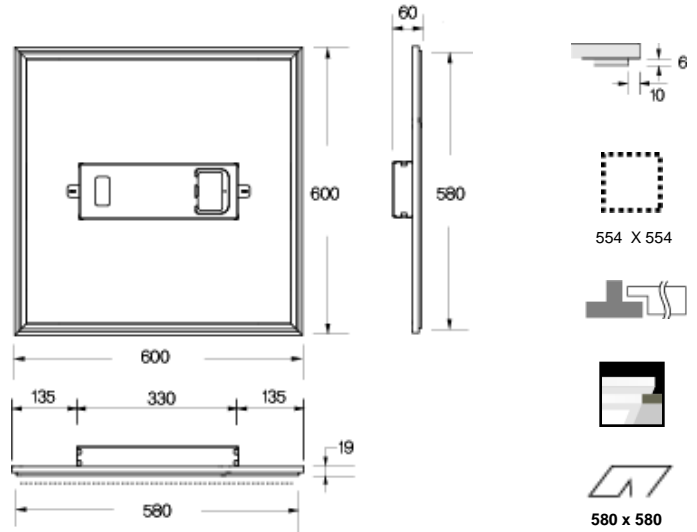

Polar diagram

Outline size

Description

Reference site

고대공학관 지하1층 엘리베이터 홀

Model name	S33T1-D2 (High illumination)
Size(mm)	307 x 307 x 24
Power Consumption	36W
Illumination(Ix, at 1M)	D - 760 N - 700 W - 570 L - 480 D N W L
	* D:6300K±10%, N:5000K±10%, W:4000K±10%, L:2700K±10%
Material	Aluminum anodized
Input Power	AC 95~240 V, 50~60 Hz
Control method	IR Remote controller
Installation Kit.	IK-01, IK-02, IK-03, IK-04, IK-05A, IK-06

Polar diagram

Outline size

Description

Reference site

Model name	S33T1-E2
Size(mm)	307 x 307 x 24
Power Consumption	36W
Illumination(Ix, at 1M)	D ~ L - 630 D N W L * L~D:2700K~6300K(감성)
Material	Aluminum anodized
Input Power	AC 95~240 V, 50~60 Hz
Control method	IR Remote controller
Installation Kit.	IK-01, IK-02, IK-03, IK-04, IK-05A, IK-06

Polar diagram

Outline size

Description

Referance site

- Pendant type
 - 이노디자인(INNO Design Office)

Model name	S66T3-D1(High illumination)
Size(mm)	600 x 600 x 19
Power Consumption	42W
Illumination(Ix, at 1M)	D - 1030 N - 940 W - 770 L - 640 D N W L
	* D:6300K±10%, N:5000K±10%, W:4000K±10%, L:2700K±10%
Material	Aluminum anodized
Input Power	AC 95~240 V, 50~60 Hz
Control method	IR Remote controller
Installation Kit.	IK-01, IK-02, IK-03, IK-04, IK-05A, IK-06

Polar diagram

Outline size

Description

Reference site

Model name	S66R3-D1(High illumination)
Size(mm)	601 x 601 x 19
Power Consumption	42W
Illumination(Ix, at 1M)	D - 1030 N - 940 W - 770 L - 640 D N W L
	* D:6300K±10%, N:5000K±10%, W:4000K±10%, L:2700K±10%
Material	Aluminum anodized
Input Power	AC 95~240 V, 50~60 Hz
Control method	IR Remote controller
Installation Kit.	IK-03, IK-05A, IK-08, IK-09