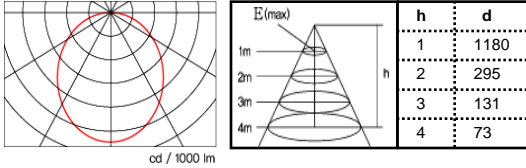

Model name	C6S1-E2
Size(mm)	Φ600 x 24H
Power Consumption	67W
Illumination(Ix, at 1M)	D ~ L - 1180 D N W L * L~D:2700K~6300K(감성)
Material	Aluminum anodized
Input Power	AC 95~240 V, 50~60 Hz
Control method	IR Remote controller
Installation Kit.	IK-03, IK-05A

Polar diagram