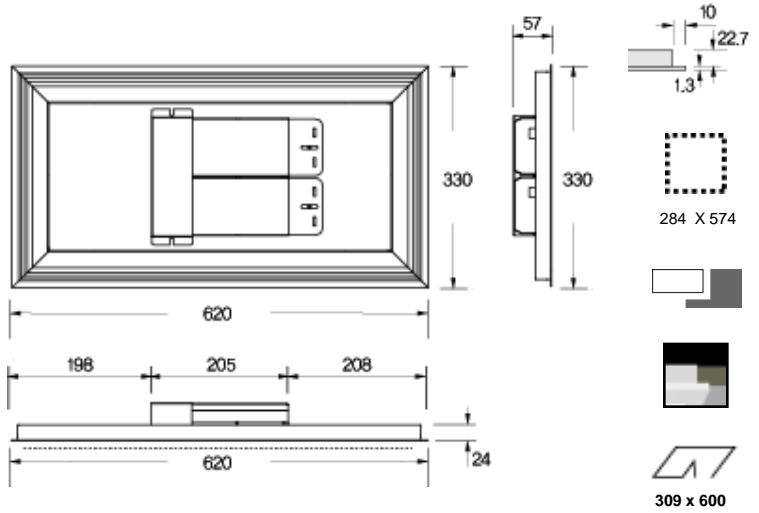

Polar diagram

Description

Outline size

Referance site

Model name	R36R1-D2(High illumination)
Size(mm)	329 x 620 x 24
Power Consumption	62W
Illumination(Ix, at 1M)	D -1350 N - 1210 W - 1010 L - 850 D N W L
	* D:6300K±10%, N:5000K±10%, W:4000K±10%, L:2700K±10%
Material	Aluminum anodized
Input Power	AC 95~240 V, 50~60 Hz
Control method	IR Remote controller
Installation Kit.	IK-01, IK-02, IK-03, IK-05A, IK-06

Polar diagram

Description

Outline size

Reference site

Model name	R36R1-E2
Size(mm)	330 x 620 x 24
Power Consumption	67W
Illumination(Ix, at 1M)	D ~ L - 1100 D N W L * L~D:2700K~6300K(감성)
Material	Aluminum anodized
Input Power	AC 95~240 V, 50~60 Hz
Control method	IR Remote controller
Installation Kit.	IK-01, IK-02, IK-03, IK-05A, IK-06

Polar diagram

Outline size

Description

Reference site

충북대학교 대회의실(Chungbuk Univ. Office)

Model name	R120T1-E1
Size(mm)	98 x 2017 x 19
Power Consumption	65W
Illumination(Ix, at 1M)	D ~ L - 610 D N W L * L~D:2700K~6300K(감성)
Material	Aluminum anodized
Input Power	AC 95~240 V, 50~60 Hz
Control method	IR Remote controller
Installation Kit.	IK-01, IK-02, IK-03, IK-05A, IK-06

Polar diagram

E (max)	h	d
1m	1	610
2m	2	152
3m	3	67
4m	4	38

Outline size

Description

Referance site

두성페이퍼 갤러리(Doosung paper gallery)

Model name	R120R1-E1
Size(mm)	98 x 2018 x 19
Power Consumption	65W
Illumination(Ix, at 1M)	D ~ L - 610 D N W L * L~D:2700K~6300K(감성)
Material	Aluminum anodized
Input Power	AC 95~240 V, 50~60 Hz
Control method	IR Remote controller
Installation Kit.	IK-03, IK-05A, IK-08, IK-09