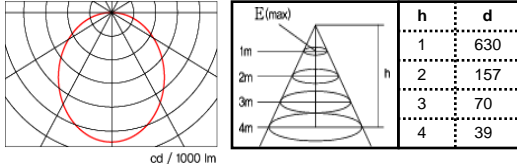

Polar diagram

Outline size

Description

Reference site

고대공학관 지하1층 엘리베이터 홀

Model name	S33T1-D2 (High illumination)
Size(mm)	307 x 307 x 24
Power Consumption	36W
Illumination(Ix, at 1M)	D - 760 N - 700 W - 570 L - 480 D N W L
	* D:6300K±10%, N:5000K±10%, W:4000K±10%, L:2700K±10%
Material	Aluminum anodized
Input Power	AC 95~240 V, 50~60 Hz
Control method	IR Remote controller
Installation Kit.	IK-01, IK-02, IK-03, IK-04, IK-05A, IK-06

Polar diagram

Outline size

Description

Reference site

Model name	S33T1-E2
Size(mm)	307 x 307 x 24
Power Consumption	36W
Illumination(Ix, at 1M)	D ~ L - 630 D N W L * L~D:2700K~6300K(감성)
Material	Aluminum anodized
Input Power	AC 95~240 V, 50~60 Hz
Control method	IR Remote controller
Installation Kit.	IK-01, IK-02, IK-03, IK-04, IK-05A, IK-06

Polar diagram

Outline size

Description

Referance site

- Pendant type
 - 이노디자인(INNO Design Office)

Model name	S66T3-D1(High illumination)
Size(mm)	600 x 600 x 19
Power Consumption	42W
Illumination(Ix, at 1M)	D - 1030 N - 940 W - 770 L - 640 D N W L
	* D:6300K±10%, N:5000K±10%, W:4000K±10%, L:2700K±10%
Material	Aluminum anodized
Input Power	AC 95~240 V, 50~60 Hz
Control method	IR Remote controller
Installation Kit.	IK-01, IK-02, IK-03, IK-04, IK-05A, IK-06

Polar diagram

Outline size

Description

Reference site

Model name	S66R3-D1(High illumination)
Size(mm)	601 x 601 x 19
Power Consumption	42W
Illumination(Ix, at 1M)	D - 1030 N - 940 W - 770 L - 640 D N W L
	* D:6300K±10%, N:5000K±10%, W:4000K±10%, L:2700K±10%
Material	Aluminum anodized
Input Power	AC 95~240 V, 50~60 Hz
Control method	IR Remote controller
Installation Kit.	IK-03, IK-05A, IK-08, IK-09