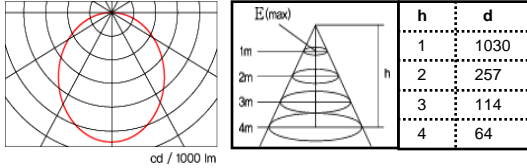

Polar diagram

Outline size

Description

Reference site

Model name	S33T1-E2
Size(mm)	307 x 307 x 24
Power Consumption	36W
Illumination(Ix, at 1M)	D ~ L - 630 D N W L * L~D:2700K~6300K(감성)
Material	Aluminum anodized
Input Power	AC 95~240 V, 50~60 Hz
Control method	IR Remote controller
Installation Kit.	IK-01, IK-02, IK-03, IK-04, IK-05A, IK-06

Polar diagram

Outline size

Description

Reference site

Model name	S66R3-D1(High illumination)
Size(mm)	601 x 601 x 19
Power Consumption	42W
Illumination(Ix, at 1M)	D - 1030 N - 940 W - 770 L - 640 D N W L
	* D:6300K±10%, N:5000K±10%, W:4000K±10%, L:2700K±10%
Material	Aluminum anodized
Input Power	AC 95~240 V, 50~60 Hz
Control method	IR Remote controller
Installation Kit.	IK-03, IK-05A, IK-08, IK-09

Polar diagram

Description

Outline size

Reference site

Model name	S66T3-D2(High illumination)
Size(mm)	600 x 600 x 24
Power Consumption	82W
Illumination(Ix, at 1M)	D - 1980 N - 1810 W - 1480 L - 1240 D N W L
	* D:6300K±10%, N:5000K±10%, W:4000K±10%, L:2700K±10%
Material	Aluminum anodized
Input Power	AC 95~240 V, 50~60 Hz
Control method	IR Remote controller
Installation Kit.	IK-01, IK-02, IK-03, IK-04, IK-05A, IK-06

Polar diagram

Outline size

Description

Reference site

삼성물산 본사 B1 휘트니스 센터(Fitness center)

Model name	S66R3-D2(High illumination)
Size(mm)	620 x 620 x 24
Power Consumption	82W
Illumination(Ix, at 1M)	D - 1980 N - 1810 W - 1480 L - 1240 D N W L
	* D:6300K±10%, N:5000K±10%, W:4000K±10%, L:2700K±10%
Material	Aluminum anodized
Input Power	AC 95~240 V, 50~60 Hz
Control method	IR Remote controller
Installation Kit.	IK-03, IK-05A, IK-08, IK-09