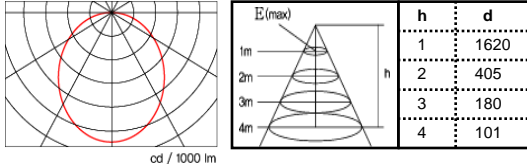

Polar diagram

Outline size

Description

Reference site

삼성물산 본사 B1 휘트니스 센터(Fitness center)

Model name	S66R3-D2(High illumination)
Size(mm)	620 x 620 x 24
Power Consumption	82W
Illumination(Ix, at 1M)	D - 1980 N - 1810 W - 1480 L - 1240 D N W L
	* D:6300K±10%, N:5000K±10%, W:4000K±10%, L:2700K±10%
Material	Aluminum anodized
Input Power	AC 95~240 V, 50~60 Hz
Control method	IR Remote controller
Installation Kit.	IK-03, IK-05A, IK-08, IK-09

Polar diagram

Outline size

Description

Referance site

Model name	S66T3-E2
Size(mm)	600 x 600 x 24
Power Consumption	84W
Illumination(Ix, at 1M)	D ~ L - 1620 D N W L * L~D:2700K~6300K(감성)
Material	Aluminum anodized
Input Power	AC 95~240 V, 50~60 Hz
Control method	IR Remote controller
Installation Kit.	IK-01, IK-02, IK-03, IK-04, IK-05A, IK-06

Polar diagram

Outline size

Description

Referance site

Model name	S66R3-E2
Size(mm)	620 x 620 x 24
Power Consumption	84W
Illumination(Ix, at 1M)	D ~ L - 1620 D N W L * L~D:2700K~6300K(감성)
Material	Aluminum anodized
Input Power	AC 95~240 V, 50~60 Hz
Control method	IR Remote controller
Installation Kit.	IK-03, IK-05A, IK-08, IK-09

Polar diagram

Outline size

Description

Reference site

Model name	S66T2-D1 (High illumination)
Size(mm)	600 x 600 x 19
Power Consumption	60W
Illumination(Ix, at 1M)	D - 1490 N - 1370 W - 1120 L - 940 D N W L
	* D:6300K±10%, N:5000K±10%, W:4000K±10%, L:2700K±10%
Material	Aluminum anodized
Input Power	AC 95~240 V, 50~60 Hz
Control method	IR Remote controller
Installation Kit.	IK-01, IK-02, IK-03, IK-05A, IK-06