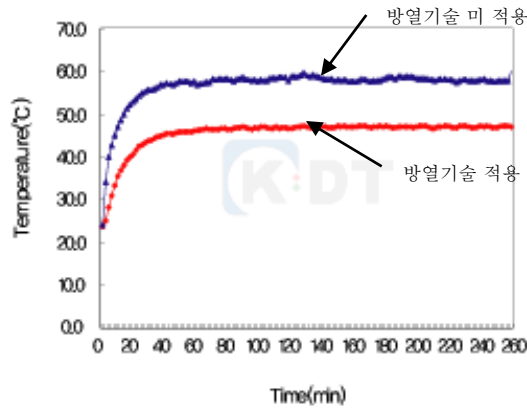

고 신뢰성을 위한 방열 기술 적용