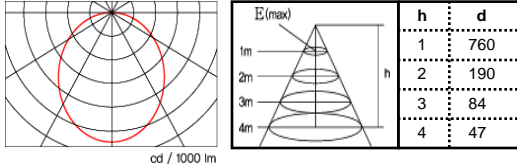

Polar diagram

Outline size

Description

Reference site

고대공학관 지하1층 엘리베이터 홀

Model name	S33T1-D2 (High illumination)
Size(mm)	307 x 307 x 24
Power Consumption	36W
Illumination(Ix, at 1M)	D - 760 N - 700 W - 570 L - 480 D N W L
	* D:6300K±10%, N:5000K±10%, W:4000K±10%, L:2700K±10%
Material	Aluminum anodized
Input Power	AC 95~240 V, 50~60 Hz
Control method	IR Remote controller
Installation Kit.	IK-01, IK-02, IK-03, IK-04, IK-05A, IK-06

Polar diagram

Outline size

Description

Reference site

Model name	S33T1-E2
Size(mm)	307 x 307 x 24
Power Consumption	36W
Illumination(Ix, at 1M)	D ~ L - 630 D N W L * L~D:2700K~6300K(감성)
Material	Aluminum anodized
Input Power	AC 95~240 V, 50~60 Hz
Control method	IR Remote controller
Installation Kit.	IK-01, IK-02, IK-03, IK-04, IK-05A, IK-06