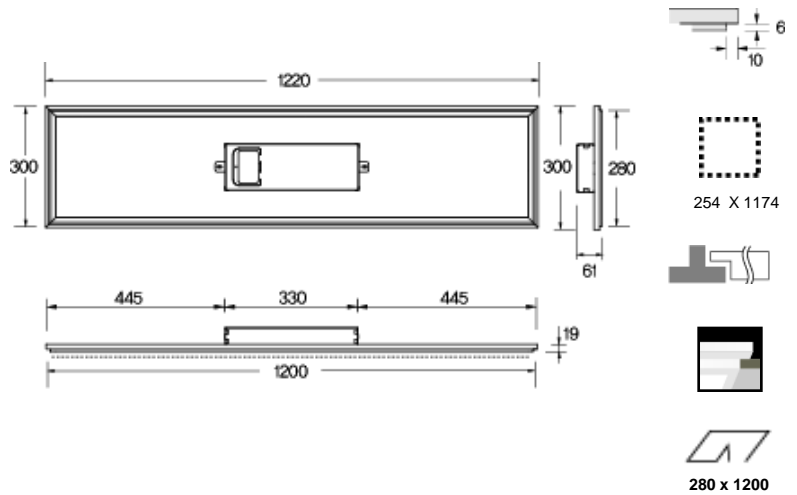

Polar diagram

E (max)	h	d
1m	1	610
2m	2	152
3m	3	67
4m	4	38

Outline size

Description

Referance site

두성페이퍼 갤러리(Doosung paper gallery)

Model name	R120R1-E1
Size(mm)	98 x 2018 x 19
Power Consumption	65W
Illumination(Ix, at 1M)	D ~ L - 610 D N W L * L~D:2700K~6300K(감성)
Material	Aluminum anodized
Input Power	AC 95~240 V, 50~60 Hz
Control method	IR Remote controller
Installation Kit.	IK-03, IK-05A, IK-08, IK-09

Polar diagram

Outline size

Description

Referance site

대우 푸르지오 주택전시관(Daewoo Prugio)(참고이미지)

Model name	R312T1-D1(High illumination)
Size(mm)	300 x 1220 x 19
Power Consumption	42W
Illumination(Ix, at 1M)	D - 700 N - 640 W - 520 L - 440 D N W L
	* D:6300K±10%, N:5000K±10%, W:4000K±10%, L:2700K±10%
Material	Aluminum anodized
Input Power	AC 95~240 V, 50~60 Hz
Control method	IR Remote controller
Installation Kit.	IK-01, IK-02, IK-03, IK-05A, IK-06

Polar diagram

Outline size

Description

Referance site

Model name	R313T1-D1(High illumination)
Size(mm)	320 x 1280 x 19
Power Consumption	42W
Illumination(Ix, at 1M)	D - 700 N - 640 W - 520 L - 440 D N W L
	* D:6300K±10%, N:5000K±10%, W:4000K±10%, L:2700K±10%
Material	Aluminum anodized
Input Power	AC 95~240 V, 50~60 Hz
Control method	IR Remote controller
Installation Kit.	IK-01, IK-02, IK-03, IK-05A, IK-06

Polar diagram

Outline size

Description

Referance site

Model name	R313R1-D1(High illumination)
Size(mm)	321 x 1281 x 19
Power Consumption	42W
Illumination(Ix, at 1M)	D - 700 N - 640 W - 520 L - 440 D N W L
Material	Aluminum anodized
Input Power	AC 95~240 V, 50~60 Hz
Control method	IR Remote controller
Installation Kit.	IK-01, IK-02, IK-03, IK-05A, IK-06