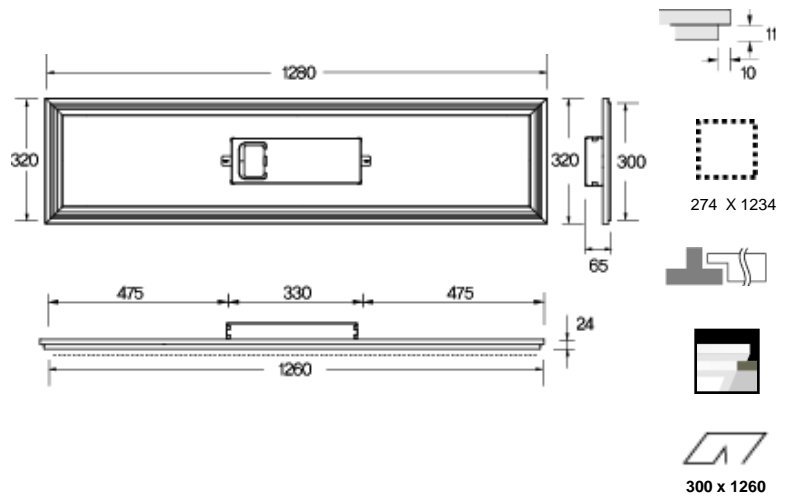

Polar diagram

Outline size

Description

Referance site

Model name	R313T1-D1(High illumination)
Size(mm)	320 x 1280 x 19
Power Consumption	42W
Illumination(Ix, at 1M)	D - 700 N - 640 W - 520 L - 440 D N W L
	* D:6300K±10%, N:5000K±10%, W:4000K±10%, L:2700K±10%
Material	Aluminum anodized
Input Power	AC 95~240 V, 50~60 Hz
Control method	IR Remote controller
Installation Kit.	IK-01, IK-02, IK-03, IK-05A, IK-06

Polar diagram

Outline size

Description

Referance site

Model name	R313R1-D1(High illumination)
Size(mm)	321 x 1281 x 19
Power Consumption	42W
Illumination(Ix, at 1M)	D - 700 N - 640 W - 520 L - 440 D N W L
Material	Aluminum anodized
Input Power	AC 95~240 V, 50~60 Hz
Control method	IR Remote controller
Installation Kit.	IK-01, IK-02, IK-03, IK-05A, IK-06

Polar diagram

Outline size

Description

Referance site

Model name	R313T1-D2(High illumination)
Size(mm)	320 x 1280 x 24
Power Consumption	82W
Illumination(Ix, at 1M)	D - 1330 N - 1210 W - 990 L - 830 D N W L
	* D:6300K±10%, N:5000K±10%, W:4000K±10%, L:2700K±10%
Material	Aluminum anodized
Input Power	AC 95~240 V, 50~60 Hz
Control method	IR Remote controller
Installation Kit.	IK-01, IK-02, IK-03, IK-05A, IK-06

Polar diagram

Description

Outline size

Referance site

Model name	R313T1-E2
Size(mm)	320 x 1280 x 24
Power Consumption	82W
Illumination(Ix, at 1M)	D ~ L - 1050 D N W L * L~D:2700K~6300K(감성)
Material	Aluminum anodized
Input Power	AC 95~240 V, 50~60 Hz
Control method	IR Remote controller
Installation Kit.	IK-01, IK-02, IK-03, IK-05A, IK-06