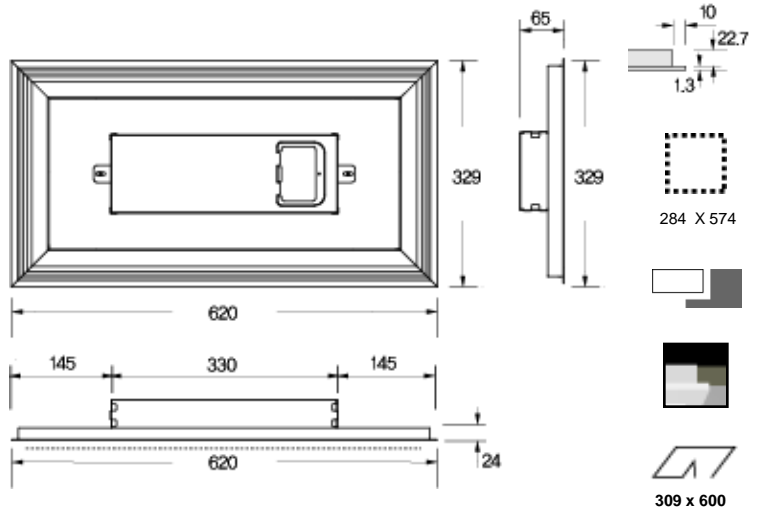

Outline size