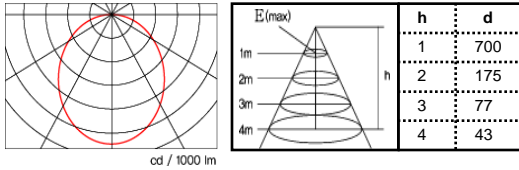

Polar diagram

Outline size

Description

Referance site

Model name	R313T1-D1(High illumination)
Size(mm)	320 x 1280 x 19
Power Consumption	42W
Illumination(Ix, at 1M)	D - 700 N - 640 W - 520 L - 440 D N W L
	* D:6300K±10%, N:5000K±10%, W:4000K±10%, L:2700K±10%
Material	Aluminum anodized
Input Power	AC 95~240 V, 50~60 Hz
Control method	IR Remote controller
Installation Kit.	IK-01, IK-02, IK-03, IK-05A, IK-06

Polar diagram

Outline size

Description

Referance site

Model name	R313R1-D1(High illumination)
Size(mm)	321 x 1281 x 19
Power Consumption	42W
Illumination(Ix, at 1M)	D - 700 N - 640 W - 520 L - 440 D N W L
Material	Aluminum anodized
Input Power	AC 95~240 V, 50~60 Hz
Control method	IR Remote controller
Installation Kit.	IK-01, IK-02, IK-03, IK-05A, IK-06

Polar diagram

Outline size

Description

Referance site

Model name	R313T1-D2(High illumination)
Size(mm)	320 x 1280 x 24
Power Consumption	82W
Illumination(Ix, at 1M)	D - 1330 N - 1210 W - 990 L - 830 D N W L
	* D:6300K±10%, N:5000K±10%, W:4000K±10%, L:2700K±10%
Material	Aluminum anodized
Input Power	AC 95~240 V, 50~60 Hz
Control method	IR Remote controller
Installation Kit.	IK-01, IK-02, IK-03, IK-05A, IK-06