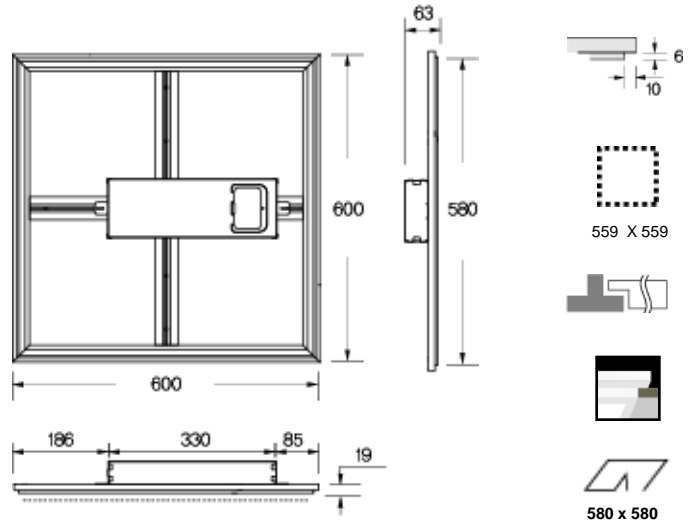

Polar diagram

Outline size

Description

Referance site

Model name	S66R3-E2
Size(mm)	620 x 620 x 24
Power Consumption	84W
Illumination(Ix, at 1M)	D ~ L - 1620 D N W L * L~D:2700K~6300K(감성)
Material	Aluminum anodized
Input Power	AC 95~240 V, 50~60 Hz
Control method	IR Remote controller
Installation Kit.	IK-03, IK-05A, IK-08, IK-09

Polar diagram

Outline size

Description

Reference site

Model name	S66T2-D1 (High illumination)
Size(mm)	600 x 600 x 19
Power Consumption	60W
Illumination(Ix, at 1M)	D - 1490 N - 1370 W - 1120 L - 940 D N W L
	* D:6300K±10%, N:5000K±10%, W:4000K±10%, L:2700K±10%
Material	Aluminum anodized
Input Power	AC 95~240 V, 50~60 Hz
Control method	IR Remote controller
Installation Kit.	IK-01, IK-02, IK-03, IK-05A, IK-06

Polar diagram

Outline size

Description

Reference site

동문 굿모닝 힐 아파트

Model name	R36T1-D2(High illumination)
Size(mm)	329 x 619 x 24
Power Consumption	62W
Illumination(Ix, at 1M)	D -1350 N - 1210 W - 1010 L - 850 D N W L * D:6300K±10%, N:5000K±10%, W:4000K±10%, L:2700K±10%
Material	Aluminum anodized
Input Power	AC 95~240 V, 50~60 Hz
Control method	IR Remote controller
Installation Kit.	IK-01, IK-02, IK-03, IK-05A, IK-06

Polar diagram

Description

Outline size

Referance site

Model name	R36R1-D2(High illumination)
Size(mm)	329 x 620 x 24
Power Consumption	62W
Illumination(Ix, at 1M)	D -1350 N - 1210 W - 1010 L - 850 D N W L
	* D:6300K±10%, N:5000K±10%, W:4000K±10%, L:2700K±10%
Material	Aluminum anodized
Input Power	AC 95~240 V, 50~60 Hz
Control method	IR Remote controller
Installation Kit.	IK-01, IK-02, IK-03, IK-05A, IK-06