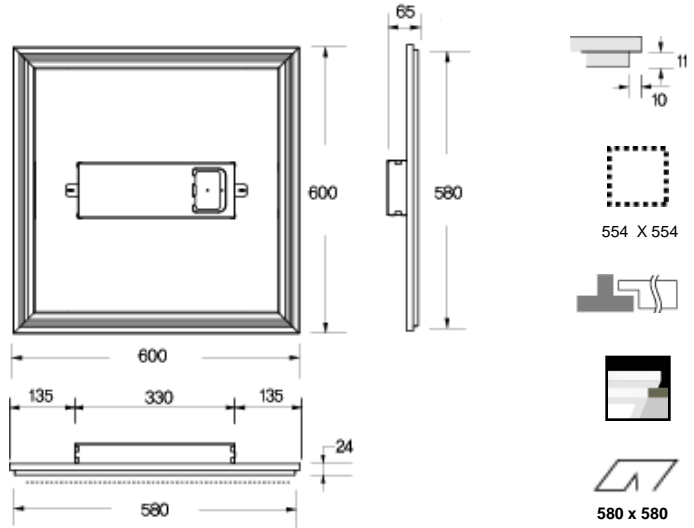

Polar diagram

Outline size

Description

Reference site

Model name	S66R3-D1(High illumination)
Size(mm)	601 x 601 x 19
Power Consumption	42W
Illumination(Ix, at 1M)	D - 1030 N - 940 W - 770 L - 640 D N W L
	* D:6300K±10%, N:5000K±10%, W:4000K±10%, L:2700K±10%
Material	Aluminum anodized
Input Power	AC 95~240 V, 50~60 Hz
Control method	IR Remote controller
Installation Kit.	IK-03, IK-05A, IK-08, IK-09

Polar diagram

Description

Outline size

Reference site

Model name	S66T3-D2(High illumination)
Size(mm)	600 x 600 x 24
Power Consumption	82W
Illumination(Ix, at 1M)	D - 1980 N - 1810 W - 1480 L - 1240 D N W L
	* D:6300K±10%, N:5000K±10%, W:4000K±10%, L:2700K±10%
Material	Aluminum anodized
Input Power	AC 95~240 V, 50~60 Hz
Control method	IR Remote controller
Installation Kit.	IK-01, IK-02, IK-03, IK-04, IK-05A, IK-06

Polar diagram

Outline size

Description

Reference site

삼성물산 본사 B1 휘트니스 센터(Fitness center)

Model name	S66R3-D2(High illumination)
Size(mm)	620 x 620 x 24
Power Consumption	82W
Illumination(Ix, at 1M)	D - 1980 N - 1810 W - 1480 L - 1240 D N W L
	* D:6300K±10%, N:5000K±10%, W:4000K±10%, L:2700K±10%
Material	Aluminum anodized
Input Power	AC 95~240 V, 50~60 Hz
Control method	IR Remote controller
Installation Kit.	IK-03, IK-05A, IK-08, IK-09

Polar diagram

Outline size

Description

Referance site

Model name	S66T3-E2
Size(mm)	600 x 600 x 24
Power Consumption	84W
Illumination(Ix, at 1M)	D ~ L - 1620 D N W L * L~D:2700K~6300K(감성)
Material	Aluminum anodized
Input Power	AC 95~240 V, 50~60 Hz
Control method	IR Remote controller
Installation Kit.	IK-01, IK-02, IK-03, IK-04, IK-05A, IK-06