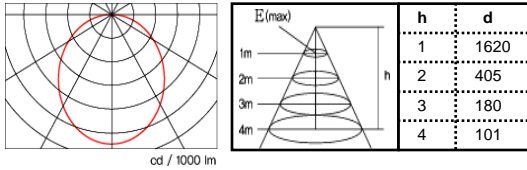

Polar diagram

Outline size

Description

Reference site

삼성물산 본사 B1 휘트니스 센터(Fitness center)

Model name	S66R3-D2(High illumination)
Size(mm)	620 x 620 x 24
Power Consumption	82W
Illumination(Ix, at 1M)	D - 1980 N - 1810 W - 1480 L - 1240 D N W L
	* D:6300K±10%, N:5000K±10%, W:4000K±10%, L:2700K±10%
Material	Aluminum anodized
Input Power	AC 95~240 V, 50~60 Hz
Control method	IR Remote controller
Installation Kit.	IK-03, IK-05A, IK-08, IK-09

Polar diagram

Outline size

Description

Referance site

Model name	S66T3-E2
Size(mm)	600 x 600 x 24
Power Consumption	84W
Illumination(Ix, at 1M)	D ~ L - 1620 D N W L * L~D:2700K~6300K(감성)
Material	Aluminum anodized
Input Power	AC 95~240 V, 50~60 Hz
Control method	IR Remote controller
Installation Kit.	IK-01, IK-02, IK-03, IK-04, IK-05A, IK-06

Polar diagram

Outline size

Description

Referance site

Model name	S66R3-E2
Size(mm)	620 x 620 x 24
Power Consumption	84W
Illumination(Ix, at 1M)	D ~ L - 1620 D N W L * L~D:2700K~6300K(감성)
Material	Aluminum anodized
Input Power	AC 95~240 V, 50~60 Hz
Control method	IR Remote controller
Installation Kit.	IK-03, IK-05A, IK-08, IK-09

Polar diagram

Outline size

Description

Reference site

Model name	S66T2-D1 (High illumination)
Size(mm)	600 x 600 x 19
Power Consumption	60W
Illumination(Ix, at 1M)	D - 1490 N - 1370 W - 1120 L - 940 D N W L
	* D:6300K±10%, N:5000K±10%, W:4000K±10%, L:2700K±10%
Material	Aluminum anodized
Input Power	AC 95~240 V, 50~60 Hz
Control method	IR Remote controller
Installation Kit.	IK-01, IK-02, IK-03, IK-05A, IK-06