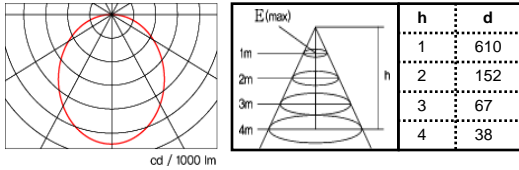

Model name	R120R1-E1
Size(mm)	98 x 2018 x 19
Power Consumption	65W
Illumination(Ix, at 1M)	D ~ L - 610 D N W L * L~D:2700K~6300K(감성)
Material	Aluminum anodized
Input Power	AC 95~240 V, 50~60 Hz
Control method	IR Remote controller
Installation Kit.	IK-03, IK-05A, IK-08, IK-09

Polar diagram