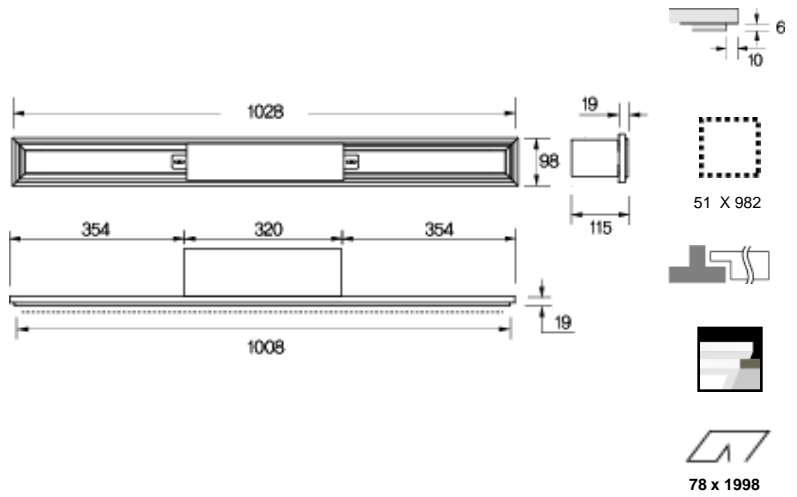

Model name	R110T1-E1
Size(mm)	98 x 1028 x 19
Power Consumption	36W
Illumination(Ix, at 1M)	D ~ L - 440 D N W L * L~D:2700K~6300K(감성)
Material	Aluminum anodized
Input Power	AC 95~240 V, 50~60 Hz
Control method	IR Remote controller
Installation Kit.	IK-01, IK-02, IK-03, IK-05A, IK-06

Polar diagram

Outline size

Description

Referance site