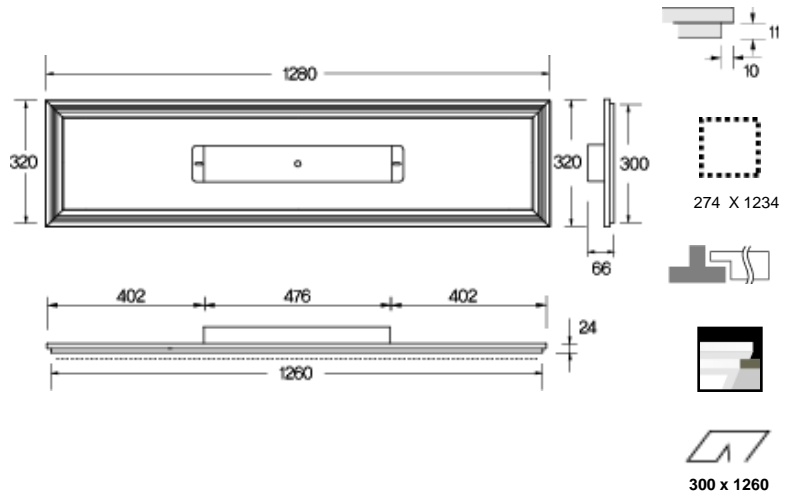

Polar diagram

Outline size

Description

Referance site

Model name	R313R1-D1(High illumination)
Size(mm)	321 x 1281 x 19
Power Consumption	42W
Illumination(Ix, at 1M)	D - 700 N - 640 W - 520 L - 440 D N W L
Material	Aluminum anodized
Input Power	AC 95~240 V, 50~60 Hz
Control method	IR Remote controller
Installation Kit.	IK-01, IK-02, IK-03, IK-05A, IK-06

Polar diagram

Outline size

Description

Referance site

Model name	R313T1-D2(High illumination)
Size(mm)	320 x 1280 x 24
Power Consumption	82W
Illumination(Ix, at 1M)	D - 1330 N - 1210 W - 990 L - 830 D N W L
	* D:6300K±10%, N:5000K±10%, W:4000K±10%, L:2700K±10%
Material	Aluminum anodized
Input Power	AC 95~240 V, 50~60 Hz
Control method	IR Remote controller
Installation Kit.	IK-01, IK-02, IK-03, IK-05A, IK-06

Polar diagram

Description

Outline size

Referance site

Model name	R313T1-E2
Size(mm)	320 x 1280 x 24
Power Consumption	82W
Illumination(Ix, at 1M)	D ~ L - 1050 D N W L * L~D:2700K~6300K(감성)
Material	Aluminum anodized
Input Power	AC 95~240 V, 50~60 Hz
Control method	IR Remote controller
Installation Kit.	IK-01, IK-02, IK-03, IK-05A, IK-06

Polar diagram

Outline size

Description

Referance site

Model name	C6S1-E2
Size(mm)	Φ600 x 24H
Power Consumption	67W
Illumination(Ix, at 1M)	D ~ L - 1180 D N W L * L~D:2700K~6300K(감성)
Material	Aluminum anodized
Input Power	AC 95~240 V, 50~60 Hz
Control method	IR Remote controller
Installation Kit.	IK-03, IK-05A