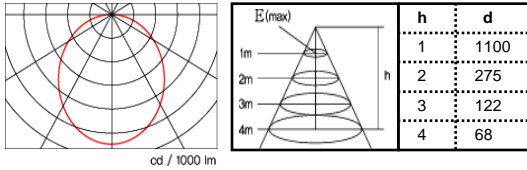

Polar diagram

Description

Outline size

Referance site

Model name	R36R1-D2(High illumination)
Size(mm)	329 x 620 x 24
Power Consumption	62W
Illumination(Ix, at 1M)	D -1350 N - 1210 W - 1010 L - 850 D N W L
	* D:6300K±10%, N:5000K±10%, W:4000K±10%, L:2700K±10%
Material	Aluminum anodized
Input Power	AC 95~240 V, 50~60 Hz
Control method	IR Remote controller
Installation Kit.	IK-01, IK-02, IK-03, IK-05A, IK-06

Polar diagram

Description

Outline size

Reference site

Model name	R36R1-E2
Size(mm)	330 x 620 x 24
Power Consumption	67W
Illumination(Ix, at 1M)	D ~ L - 1100 D N W L * L~D:2700K~6300K(감성)
Material	Aluminum anodized
Input Power	AC 95~240 V, 50~60 Hz
Control method	IR Remote controller
Installation Kit.	IK-01, IK-02, IK-03, IK-05A, IK-06

Polar diagram

Outline size

Description

Reference site

충북대학교 대회의실(Chungbuk Univ. Office)

Model name	R120T1-E1
Size(mm)	98 x 2017 x 19
Power Consumption	65W
Illumination(Ix, at 1M)	D ~ L - 610 D N W L * L~D:2700K~6300K(감성)
Material	Aluminum anodized
Input Power	AC 95~240 V, 50~60 Hz
Control method	IR Remote controller
Installation Kit.	IK-01, IK-02, IK-03, IK-05A, IK-06