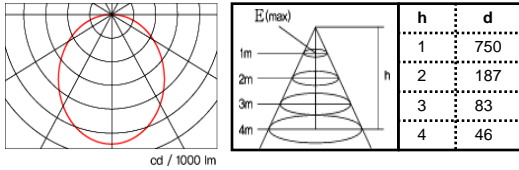

Model name	R29S1-E2
Size(mm)	194 x 887 x 40
Power Consumption	60W
Illumination(Ix, at 1M)	D ~ L - 750 D N W L * L~D:2700K~6300K(감성)
Material	Aluminum anodized
Input Power	AC 95~240 V, 50~60 Hz
Control method	IR Remote controller
Installation Kit.	IK-07A

Polar diagram