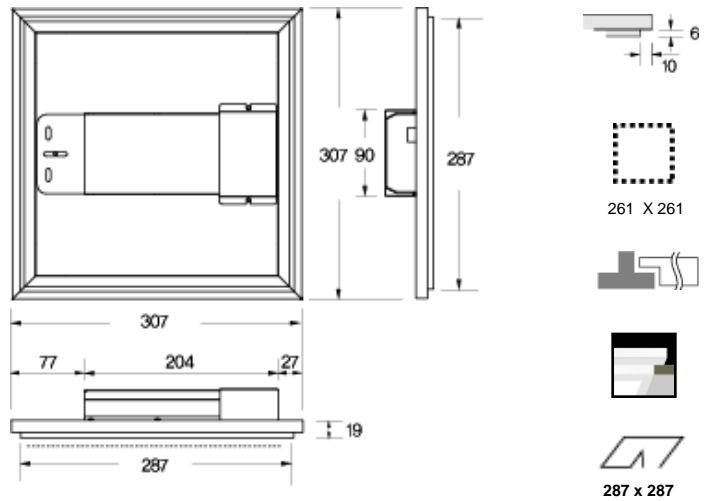

KDT Specifications

[ver.2008.04]

*제품의 사양 및 외관은 제품의 발전을 위하여 사전공지 없이 변경될 수 있습니다.

<お問合せ>

株式会社マツボー
情報機器部 第一課
担当：樋口
TEL:03-5472-1722
FAX:03-5472-1720

Model name	S33T1-D1(High illumination)
Size(mm)	307 x 307 x 19
Power Consumption	22W
Illumination(Ix, at 1M)	D - 510 N - 460 W - 380 L - 320 D N W L
	* D:6300K±10%, N:5000K±10%, W:4000K±10%, L:2700K±10%,
Material	Aluminum anodized
Input Power	AC 95~240 V, 50~60 Hz
Control method	IR Remote controller
Installation Kit.	IK-01, IK-02, IK-03, IK-04, IK-05A, IK-06

Polar diagram

Outline size

Description

Reference site

고대공학관 지하1층 엘리베이터 홀

Model name	S33T1-D2 (High illumination)
Size(mm)	307 x 307 x 24
Power Consumption	36W
Illumination(Ix, at 1M)	D - 760 N - 700 W - 570 L - 480 D N W L
	* D:6300K±10%, N:5000K±10%, W:4000K±10%, L:2700K±10%
Material	Aluminum anodized
Input Power	AC 95~240 V, 50~60 Hz
Control method	IR Remote controller
Installation Kit.	IK-01, IK-02, IK-03, IK-04, IK-05A, IK-06

Polar diagram

Outline size

Description

Reference site

Model name	S33T1-E2
Size(mm)	307 x 307 x 24
Power Consumption	36W
Illumination(Ix, at 1M)	D ~ L - 630 D N W L * L~D:2700K~6300K(감성)
Material	Aluminum anodized
Input Power	AC 95~240 V, 50~60 Hz
Control method	IR Remote controller
Installation Kit.	IK-01, IK-02, IK-03, IK-04, IK-05A, IK-06

Polar diagram

Outline size

Description

Referance site

- Pendant type
 - 이노디자인(INNO Design Office)

Model name	S66T3-D1(High illumination)
Size(mm)	600 x 600 x 19
Power Consumption	42W
Illumination(Ix, at 1M)	D - 1030 N - 940 W - 770 L - 640 D N W L
	* D:6300K±10%, N:5000K±10%, W:4000K±10%, L:2700K±10%
Material	Aluminum anodized
Input Power	AC 95~240 V, 50~60 Hz
Control method	IR Remote controller
Installation Kit.	IK-01, IK-02, IK-03, IK-04, IK-05A, IK-06