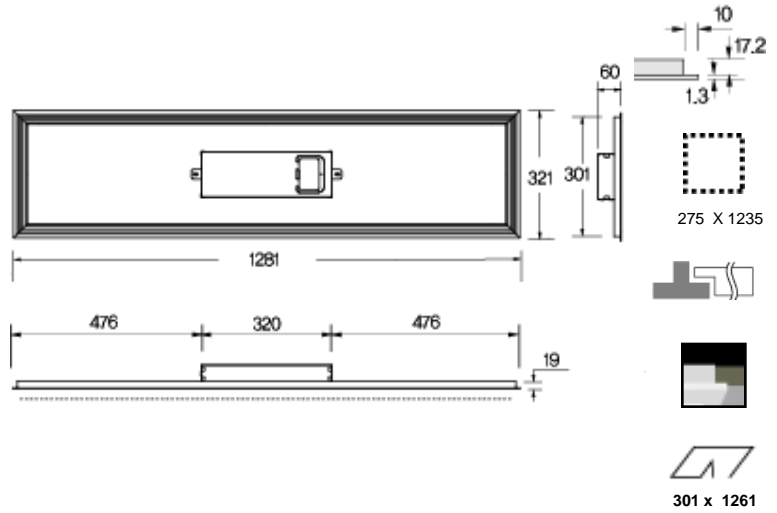

Polar diagram

Outline size

Description

Reference site

Model name	S33T1-E2
Size(mm)	307 x 307 x 24
Power Consumption	36W
Illumination(Ix, at 1M)	D ~ L - 630 D N W L * L~D:2700K~6300K(감성)
Material	Aluminum anodized
Input Power	AC 95~240 V, 50~60 Hz
Control method	IR Remote controller
Installation Kit.	IK-01, IK-02, IK-03, IK-04, IK-05A, IK-06

Polar diagram

Outline size

Description

Referance site

Model name	R313T1-D1(High illumination)
Size(mm)	320 x 1280 x 19
Power Consumption	42W
Illumination(Ix, at 1M)	D - 700 N - 640 W - 520 L - 440 D N W L
	* D:6300K±10%, N:5000K±10%, W:4000K±10%, L:2700K±10%
Material	Aluminum anodized
Input Power	AC 95~240 V, 50~60 Hz
Control method	IR Remote controller
Installation Kit.	IK-01, IK-02, IK-03, IK-05A, IK-06

Polar diagram

Outline size

Description

Referance site

Model name	R313R1-D1(High illumination)
Size(mm)	321 x 1281 x 19
Power Consumption	42W
Illumination(Ix, at 1M)	D - 700 N - 640 W - 520 L - 440 D N W L
Material	Aluminum anodized
Input Power	AC 95~240 V, 50~60 Hz
Control method	IR Remote controller
Installation Kit.	IK-01, IK-02, IK-03, IK-05A, IK-06

Polar diagram

Outline size

Description

Referance site

Model name	R313T1-D2(High illumination)
Size(mm)	320 x 1280 x 24
Power Consumption	82W
Illumination(Ix, at 1M)	D - 1330 N - 1210 W - 990 L - 830 D N W L
	* D:6300K±10%, N:5000K±10%, W:4000K±10%, L:2700K±10%
Material	Aluminum anodized
Input Power	AC 95~240 V, 50~60 Hz
Control method	IR Remote controller
Installation Kit.	IK-01, IK-02, IK-03, IK-05A, IK-06