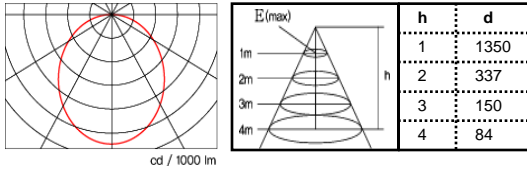

Polar diagram

Outline size

Description

Referance site

Model name	S66R3-E2
Size(mm)	620 x 620 x 24
Power Consumption	84W
Illumination(Ix, at 1M)	D ~ L - 1620 D N W L * L~D:2700K~6300K(감성)
Material	Aluminum anodized
Input Power	AC 95~240 V, 50~60 Hz
Control method	IR Remote controller
Installation Kit.	IK-03, IK-05A, IK-08, IK-09

Polar diagram

Outline size

Description

Reference site

Model name	S66T2-D1 (High illumination)
Size(mm)	600 x 600 x 19
Power Consumption	60W
Illumination(Ix, at 1M)	D - 1490 N - 1370 W - 1120 L - 940 D N W L
	* D:6300K±10%, N:5000K±10%, W:4000K±10%, L:2700K±10%
Material	Aluminum anodized
Input Power	AC 95~240 V, 50~60 Hz
Control method	IR Remote controller
Installation Kit.	IK-01, IK-02, IK-03, IK-05A, IK-06

Polar diagram

Outline size

Description

Reference site

동문 굿모닝 힐 아파트

Model name	R36T1-D2(High illumination)
Size(mm)	329 x 619 x 24
Power Consumption	62W
Illumination(Ix, at 1M)	D -1350 N - 1210 W - 1010 L - 850 D N W L * D:6300K±10%, N:5000K±10%, W:4000K±10%, L:2700K±10%
Material	Aluminum anodized
Input Power	AC 95~240 V, 50~60 Hz
Control method	IR Remote controller
Installation Kit.	IK-01, IK-02, IK-03, IK-05A, IK-06

Polar diagram

Description

Outline size

Referance site

Model name	R36R1-D2(High illumination)
Size(mm)	329 x 620 x 24
Power Consumption	62W
Illumination(Ix, at 1M)	D -1350 N - 1210 W - 1010 L - 850 D N W L
	* D:6300K±10%, N:5000K±10%, W:4000K±10%, L:2700K±10%
Material	Aluminum anodized
Input Power	AC 95~240 V, 50~60 Hz
Control method	IR Remote controller
Installation Kit.	IK-01, IK-02, IK-03, IK-05A, IK-06