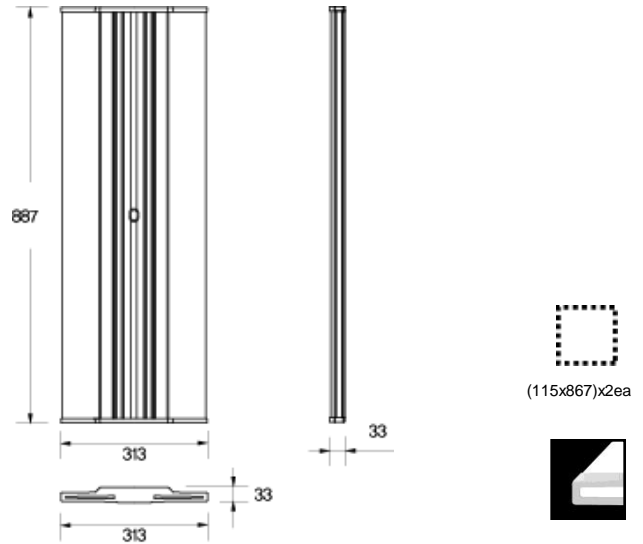

Polar diagram

Outline size

Description

Reference site

Model name	S33T1-E2
Size(mm)	307 x 307 x 24
Power Consumption	36W
Illumination(Ix, at 1M)	D ~ L - 630 D N W L * L~D:2700K~6300K(감성)
Material	Aluminum anodized
Input Power	AC 95~240 V, 50~60 Hz
Control method	IR Remote controller
Installation Kit.	IK-01, IK-02, IK-03, IK-04, IK-05A, IK-06

Polar diagram

Outline size

Description

Reference site

Model name	R312N1-E2
Size(mm)	312 x 1180 x 33
Power Consumption	83W
Illumination(Ix, at 1M)	D ~ L - 1100 D N W L * L~D:2700K~6300K(감성)
Material	Aluminum anodized
Input Power	AC 95~240 V, 50~60 Hz
Control method	IR Remote controller
Installation Kit.	IK-05B, IK-07B

Polar diagram

Outline size

Description

Referance site

Model name	R39N1-E2
Size(mm)	313 x 887 x 33
Power Consumption	64W
Illumination(Ix, at 1M)	D ~ L - 1000 D N W L * L~D:2700K~6300K(감성)
Material	Aluminum anodized
Input Power	AC 95~240 V, 50~60 Hz
Control method	IR Remote controller
Installation Kit.	IK-05B, IK-07B

Polar diagram

Outline size

Description

Referance site

참고이미지

Model name	R29S1-E2
Size(mm)	194 x 887 x 40
Power Consumption	60W
Illumination(Ix, at 1M)	D ~ L - 750 D N W L * L~D:2700K~6300K(감성)
Material	Aluminum anodized
Input Power	AC 95~240 V, 50~60 Hz
Control method	IR Remote controller
Installation Kit.	IK-07A