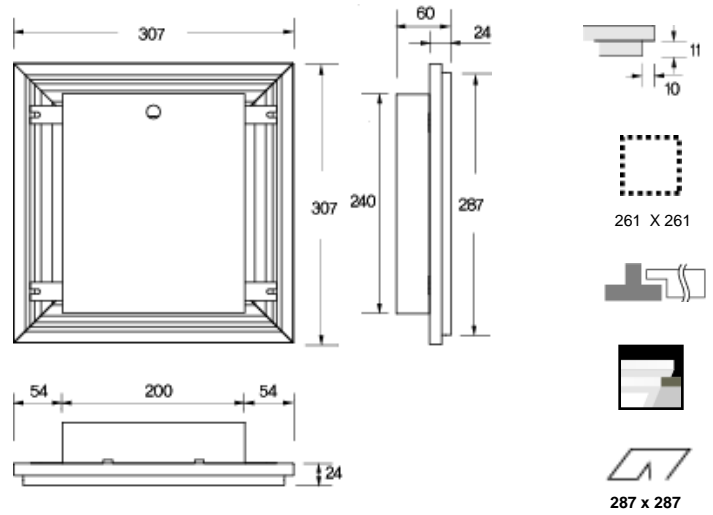

Polar diagram

Outline size

Description

Reference site

고대공학관 지하1층 엘리베이터 홀

Model name	S33T1-D2 (High illumination)
Size(mm)	307 x 307 x 24
Power Consumption	36W
Illumination(Ix, at 1M)	D - 760 N - 700 W - 570 L - 480 D N W L
	* D:6300K±10%, N:5000K±10%, W:4000K±10%, L:2700K±10%
Material	Aluminum anodized
Input Power	AC 95~240 V, 50~60 Hz
Control method	IR Remote controller
Installation Kit.	IK-01, IK-02, IK-03, IK-04, IK-05A, IK-06

Polar diagram

Outline size

Description

Reference site

Model name	S33T1-E2
Size(mm)	307 x 307 x 24
Power Consumption	36W
Illumination(Ix, at 1M)	D ~ L - 630 D N W L * L~D:2700K~6300K(감성)
Material	Aluminum anodized
Input Power	AC 95~240 V, 50~60 Hz
Control method	IR Remote controller
Installation Kit.	IK-01, IK-02, IK-03, IK-04, IK-05A, IK-06

Polar diagram

Outline size

Description

Referance site

- Pendant type
 - 이노디자인(INNO Design Office)

Model name	S66T3-D1(High illumination)
Size(mm)	600 x 600 x 19
Power Consumption	42W
Illumination(Ix, at 1M)	D - 1030 N - 940 W - 770 L - 640 D N W L
	* D:6300K±10%, N:5000K±10%, W:4000K±10%, L:2700K±10%
Material	Aluminum anodized
Input Power	AC 95~240 V, 50~60 Hz
Control method	IR Remote controller
Installation Kit.	IK-01, IK-02, IK-03, IK-04, IK-05A, IK-06

Polar diagram

Outline size

Description

Reference site

Model name	S66R3-D1(High illumination)
Size(mm)	601 x 601 x 19
Power Consumption	42W
Illumination(Ix, at 1M)	D - 1030 N - 940 W - 770 L - 640 D N W L
	* D:6300K±10%, N:5000K±10%, W:4000K±10%, L:2700K±10%
Material	Aluminum anodized
Input Power	AC 95~240 V, 50~60 Hz
Control method	IR Remote controller
Installation Kit.	IK-03, IK-05A, IK-08, IK-09