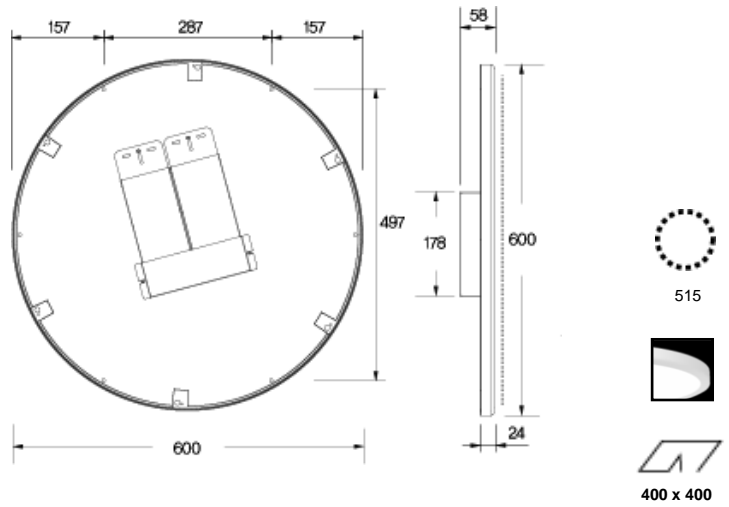

Polar diagram

Outline size

Description

Reference site

Model name	S33T1-E2
Size(mm)	307 x 307 x 24
Power Consumption	36W
Illumination(Ix, at 1M)	D ~ L - 630 D N W L * L~D:2700K~6300K(감성)
Material	Aluminum anodized
Input Power	AC 95~240 V, 50~60 Hz
Control method	IR Remote controller
Installation Kit.	IK-01, IK-02, IK-03, IK-04, IK-05A, IK-06

Polar diagram

Outline size

Description

Referance site

Model name	C6S1-E2
Size(mm)	Φ600 x 24H
Power Consumption	67W
Illumination(Ix, at 1M)	D ~ L - 1180 D N W L * L~D:2700K~6300K(감성)
Material	Aluminum anodized
Input Power	AC 95~240 V, 50~60 Hz
Control method	IR Remote controller
Installation Kit.	IK-03, IK-05A

Polar diagram

Outline size

Description

Reference site

Model name	R312N1-E2
Size(mm)	312 x 1180 x 33
Power Consumption	83W
Illumination(Ix, at 1M)	D ~ L - 1100 D N W L * L~D:2700K~6300K(감성)
Material	Aluminum anodized
Input Power	AC 95~240 V, 50~60 Hz
Control method	IR Remote controller
Installation Kit.	IK-05B, IK-07B

Polar diagram

Outline size

Description

Referance site

Model name	R39N1-E2
Size(mm)	313 x 887 x 33
Power Consumption	64W
Illumination(Ix, at 1M)	D ~ L - 1000 D N W L * L~D:2700K~6300K(감성)
Material	Aluminum anodized
Input Power	AC 95~240 V, 50~60 Hz
Control method	IR Remote controller
Installation Kit.	IK-05B, IK-07B