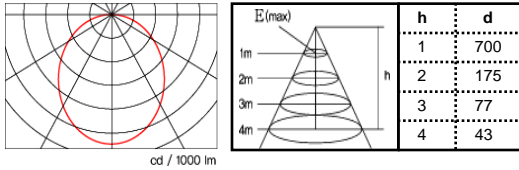

Polar diagram

Outline size

Description

Referance site

대우 푸르지오 주택전시관(Daewoo Prugio)(참고이미지)

Model name	R312T1-D1(High illumination)
Size(mm)	300 x 1220 x 19
Power Consumption	42W
Illumination(Ix, at 1M)	D - 700 N - 640 W - 520 L - 440 D N W L
	* D:6300K±10%, N:5000K±10%, W:4000K±10%, L:2700K±10%
Material	Aluminum anodized
Input Power	AC 95~240 V, 50~60 Hz
Control method	IR Remote controller
Installation Kit.	IK-01, IK-02, IK-03, IK-05A, IK-06

Polar diagram

Outline size

Description

Referance site

Model name	R313T1-D1(High illumination)
Size(mm)	320 x 1280 x 19
Power Consumption	42W
Illumination(Ix, at 1M)	D - 700 N - 640 W - 520 L - 440 D N W L
	* D:6300K±10%, N:5000K±10%, W:4000K±10%, L:2700K±10%
Material	Aluminum anodized
Input Power	AC 95~240 V, 50~60 Hz
Control method	IR Remote controller
Installation Kit.	IK-01, IK-02, IK-03, IK-05A, IK-06