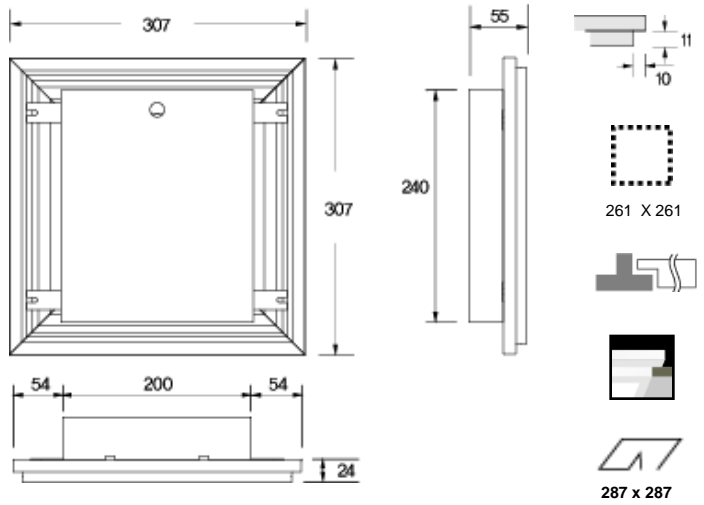

Polar diagram

Outline size

Description

Reference site

고대공학관 지하1층 엘리베이터 홀

Model name	S33T1-D2 (High illumination)
Size(mm)	307 x 307 x 24
Power Consumption	36W
Illumination(Ix, at 1M)	D - 760 N - 700 W - 570 L - 480 D N W L
	* D:6300K±10%, N:5000K±10%, W:4000K±10%, L:2700K±10%
Material	Aluminum anodized
Input Power	AC 95~240 V, 50~60 Hz
Control method	IR Remote controller
Installation Kit.	IK-01, IK-02, IK-03, IK-04, IK-05A, IK-06

Polar diagram

Outline size

Description

Reference site

Model name	S33T1-E2
Size(mm)	307 x 307 x 24
Power Consumption	36W
Illumination(Ix, at 1M)	D ~ L - 630 D N W L * L~D:2700K~6300K(감성)
Material	Aluminum anodized
Input Power	AC 95~240 V, 50~60 Hz
Control method	IR Remote controller
Installation Kit.	IK-01, IK-02, IK-03, IK-04, IK-05A, IK-06

Polar diagram

Outline size

Description

Referance site

- Pendant type
 - 이노디자인(INNO Design Office)

Model name	S66T3-D1(High illumination)
Size(mm)	600 x 600 x 19
Power Consumption	42W
Illumination(Ix, at 1M)	D - 1030 N - 940 W - 770 L - 640 D N W L
	* D:6300K±10%, N:5000K±10%, W:4000K±10%, L:2700K±10%
Material	Aluminum anodized
Input Power	AC 95~240 V, 50~60 Hz
Control method	IR Remote controller
Installation Kit.	IK-01, IK-02, IK-03, IK-04, IK-05A, IK-06

Polar diagram

Outline size

Description

Reference site

Model name	S66R3-D1(High illumination)
Size(mm)	601 x 601 x 19
Power Consumption	42W
Illumination(Ix, at 1M)	D - 1030 N - 940 W - 770 L - 640 D N W L
	* D:6300K±10%, N:5000K±10%, W:4000K±10%, L:2700K±10%
Material	Aluminum anodized
Input Power	AC 95~240 V, 50~60 Hz
Control method	IR Remote controller
Installation Kit.	IK-03, IK-05A, IK-08, IK-09