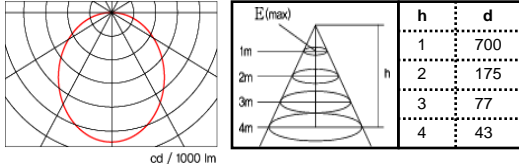

Model name	R313T1-D1(High illumination)
Size(mm)	320 x 1280 x 19
Power Consumption	42W
Illumination(Ix, at 1M)	D - 700 N - 640 W - 520 L - 440 D N W L
	* D:6300K±10%, N:5000K±10%, W:4000K±10%, L:2700K±10%
Material	Aluminum anodized
Input Power	AC 95~240 V, 50~60 Hz
Control method	IR Remote controller
Installation Kit.	IK-01, IK-02, IK-03, IK-05A, IK-06

Polar diagram