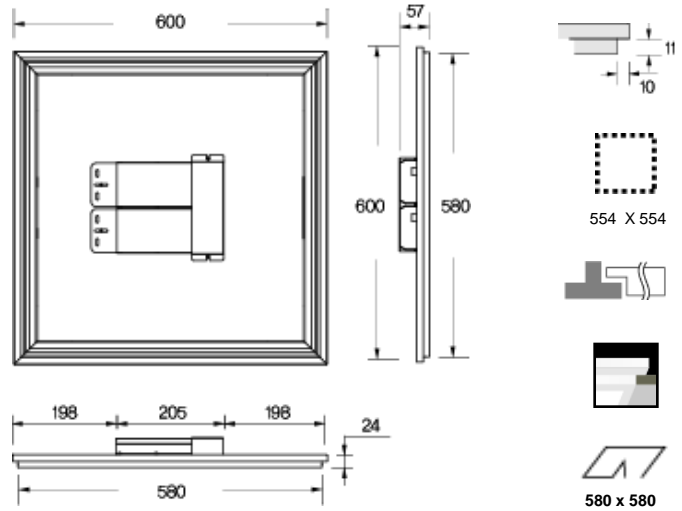

Polar diagram

Outline size

Description

Reference site

삼성물산 본사 B1 휘트니스 센터(Fitness center)

Model name	S66R3-D2(High illumination)
Size(mm)	620 x 620 x 24
Power Consumption	82W
Illumination(Ix, at 1M)	D - 1980 N - 1810 W - 1480 L - 1240 D N W L
	* D:6300K±10%, N:5000K±10%, W:4000K±10%, L:2700K±10%
Material	Aluminum anodized
Input Power	AC 95~240 V, 50~60 Hz
Control method	IR Remote controller
Installation Kit.	IK-03, IK-05A, IK-08, IK-09

Polar diagram

Outline size

Description

Referance site

Model name	S66T3-E2
Size(mm)	600 x 600 x 24
Power Consumption	84W
Illumination(Ix, at 1M)	D ~ L - 1620 D N W L * L~D:2700K~6300K(감성)
Material	Aluminum anodized
Input Power	AC 95~240 V, 50~60 Hz
Control method	IR Remote controller
Installation Kit.	IK-01, IK-02, IK-03, IK-04, IK-05A, IK-06

Polar diagram

Outline size

Description

Referance site

Model name	S66R3-E2
Size(mm)	620 x 620 x 24
Power Consumption	84W
Illumination(Ix, at 1M)	D ~ L - 1620 D N W L * L~D:2700K~6300K(감성)
Material	Aluminum anodized
Input Power	AC 95~240 V, 50~60 Hz
Control method	IR Remote controller
Installation Kit.	IK-03, IK-05A, IK-08, IK-09

Polar diagram

Outline size

Description

Reference site

Model name	S66T2-D1 (High illumination)
Size(mm)	600 x 600 x 19
Power Consumption	60W
Illumination(Ix, at 1M)	D - 1490 N - 1370 W - 1120 L - 940 D N W L
	* D:6300K±10%, N:5000K±10%, W:4000K±10%, L:2700K±10%
Material	Aluminum anodized
Input Power	AC 95~240 V, 50~60 Hz
Control method	IR Remote controller
Installation Kit.	IK-01, IK-02, IK-03, IK-05A, IK-06