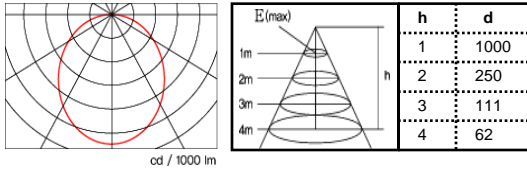

Polar diagram

Outline size

Description

Referance site

Model name	R39N1-E2
Size(mm)	313 x 887 x 33
Power Consumption	64W
Illumination(Ix, at 1M)	D ~ L - 1000 D N W L * L~D:2700K~6300K(감성)
Material	Aluminum anodized
Input Power	AC 95~240 V, 50~60 Hz
Control method	IR Remote controller
Installation Kit.	IK-05B, IK-07B

Polar diagram

Outline size

Description

Referance site

참고이미지

Model name	R29S1-E2
Size(mm)	194 x 887 x 40
Power Consumption	60W
Illumination(Ix, at 1M)	D ~ L - 750 D N W L * L~D:2700K~6300K(감성)
Material	Aluminum anodized
Input Power	AC 95~240 V, 50~60 Hz
Control method	IR Remote controller
Installation Kit.	IK-07A