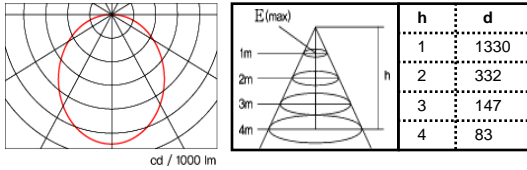

Model name	R313T1-D2(High illumination)
Size(mm)	320 x 1280 x 24
Power Consumption	82W
Illumination(Ix, at 1M)	D - 1330 N - 1210 W - 990 L - 830 D N W L
	* D:6300K±10%, N:5000K±10%, W:4000K±10%, L:2700K±10%
Material	Aluminum anodized
Input Power	AC 95~240 V, 50~60 Hz
Control method	IR Remote controller
Installation Kit.	IK-01, IK-02, IK-03, IK-05A, IK-06

Polar diagram