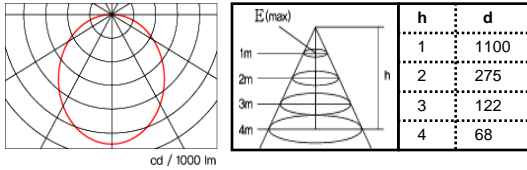

Polar diagram

Outline size

Description

Referance site

Model name	C6S1-E2
Size(mm)	Φ600 x 24H
Power Consumption	67W
Illumination(Ix, at 1M)	D ~ L - 1180 D N W L * L~D:2700K~6300K(감성)
Material	Aluminum anodized
Input Power	AC 95~240 V, 50~60 Hz
Control method	IR Remote controller
Installation Kit.	IK-03, IK-05A

Polar diagram

Outline size

Description

Reference site

Model name	R312N1-E2
Size(mm)	312 x 1180 x 33
Power Consumption	83W
Illumination(Ix, at 1M)	D ~ L - 1100 D N W L * L~D:2700K~6300K(감성)
Material	Aluminum anodized
Input Power	AC 95~240 V, 50~60 Hz
Control method	IR Remote controller
Installation Kit.	IK-05B, IK-07B

Polar diagram

Outline size

Description

Referance site

Model name	R39N1-E2
Size(mm)	313 x 887 x 33
Power Consumption	64W
Illumination(Ix, at 1M)	D ~ L - 1000 D N W L * L~D:2700K~6300K(감성)
Material	Aluminum anodized
Input Power	AC 95~240 V, 50~60 Hz
Control method	IR Remote controller
Installation Kit.	IK-05B, IK-07B