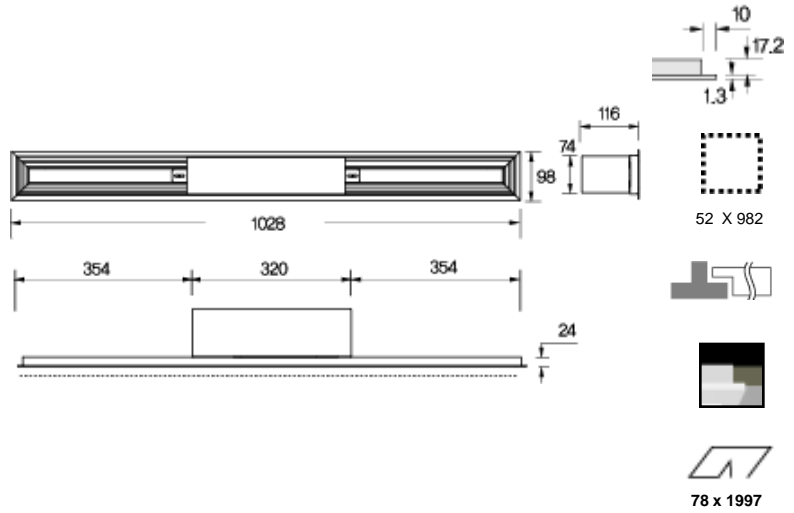

Model name	R110R1-E1
Size(mm)	98 x 1028 x 24
Power Consumption	36W
Illumination(Ix, at 1M)	D ~ L - 440 D N W L * L~D:2700K~6300K(감성)
Material	Aluminum anodized
Input Power	AC 95~240 V, 50~60 Hz
Control method	IR Remote controller
Installation Kit.	IK-03, IK-05A, IK-08, IK-09

Polar diagram

Outline size