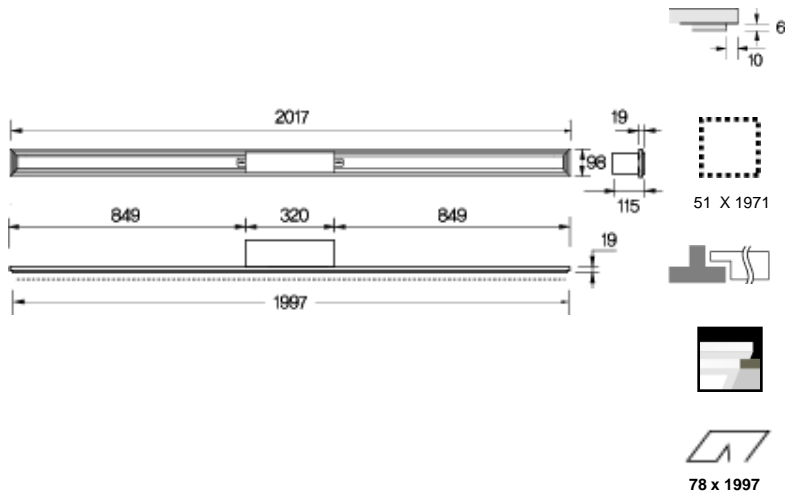

Polar diagram

Outline size

Description

Reference site

Model name	S33T1-E2
Size(mm)	307 x 307 x 24
Power Consumption	36W
Illumination(Ix, at 1M)	D ~ L - 630 D N W L * L~D:2700K~6300K(감성)
Material	Aluminum anodized
Input Power	AC 95~240 V, 50~60 Hz
Control method	IR Remote controller
Installation Kit.	IK-01, IK-02, IK-03, IK-04, IK-05A, IK-06

Polar diagram

Description

Outline size

Reference site

Model name	R36R1-E2
Size(mm)	330 x 620 x 24
Power Consumption	67W
Illumination(Ix, at 1M)	D ~ L - 1100 D N W L * L~D:2700K~6300K(감성)
Material	Aluminum anodized
Input Power	AC 95~240 V, 50~60 Hz
Control method	IR Remote controller
Installation Kit.	IK-01, IK-02, IK-03, IK-05A, IK-06

Polar diagram

Outline size

Description

Reference site

충북대학교 대회의실(Chungbuk Univ. Office)

Model name	R120T1-E1
Size(mm)	98 x 2017 x 19
Power Consumption	65W
Illumination(Ix, at 1M)	D ~ L - 610 D N W L * L~D:2700K~6300K(감성)
Material	Aluminum anodized
Input Power	AC 95~240 V, 50~60 Hz
Control method	IR Remote controller
Installation Kit.	IK-01, IK-02, IK-03, IK-05A, IK-06

Polar diagram

E (max)	h	d
1m	1	610
2m	2	152
3m	3	67
4m	4	38

Outline size

Description

Referance site

두성페이퍼 갤러리(Doosung paper gallery)

Model name	R120R1-E1
Size(mm)	98 x 2018 x 19
Power Consumption	65W
Illumination(Ix, at 1M)	D ~ L - 610 D N W L * L~D:2700K~6300K(감성)
Material	Aluminum anodized
Input Power	AC 95~240 V, 50~60 Hz
Control method	IR Remote controller
Installation Kit.	IK-03, IK-05A, IK-08, IK-09