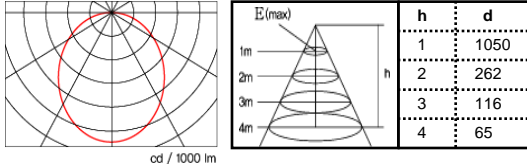

Polar diagram

Outline size

Description

Referance site

Model name	R313T1-D2(High illumination)
Size(mm)	320 x 1280 x 24
Power Consumption	82W
Illumination(Ix, at 1M)	D - 1330 N - 1210 W - 990 L - 830 D N W L
	* D:6300K±10%, N:5000K±10%, W:4000K±10%, L:2700K±10%
Material	Aluminum anodized
Input Power	AC 95~240 V, 50~60 Hz
Control method	IR Remote controller
Installation Kit.	IK-01, IK-02, IK-03, IK-05A, IK-06

Polar diagram

Description

Outline size

Referance site

Model name	R313T1-E2
Size(mm)	320 x 1280 x 24
Power Consumption	82W
Illumination(Ix, at 1M)	D ~ L - 1050 D N W L * L~D:2700K~6300K(감성)
Material	Aluminum anodized
Input Power	AC 95~240 V, 50~60 Hz
Control method	IR Remote controller
Installation Kit.	IK-01, IK-02, IK-03, IK-05A, IK-06

Polar diagram

Outline size

Description

Referance site

Model name	C6S1-E2
Size(mm)	Φ600 x 24H
Power Consumption	67W
Illumination(Ix, at 1M)	D ~ L - 1180 D N W L * L~D:2700K~6300K(감성)
Material	Aluminum anodized
Input Power	AC 95~240 V, 50~60 Hz
Control method	IR Remote controller
Installation Kit.	IK-03, IK-05A