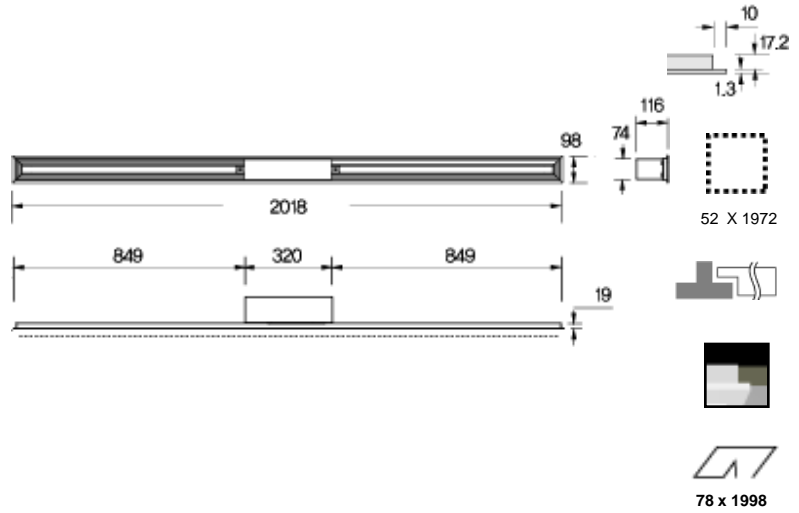

Outline size