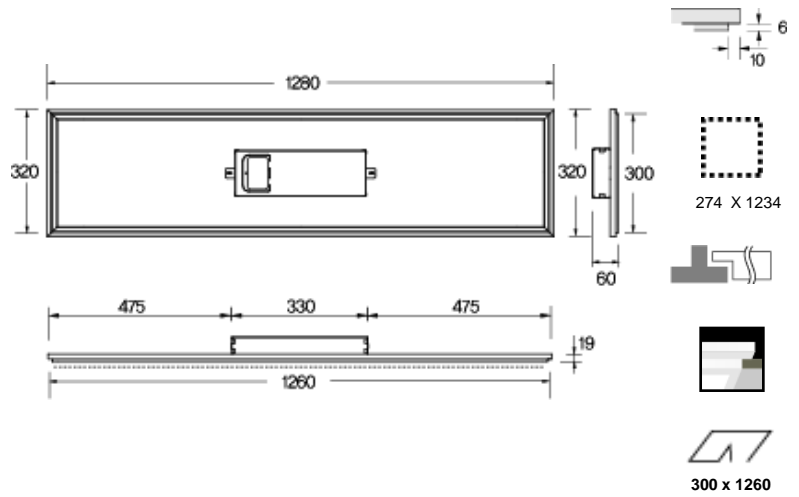

Polar diagram

Outline size

Description

Reference site

Model name	S33T1-E2
Size(mm)	307 x 307 x 24
Power Consumption	36W
Illumination(Ix, at 1M)	D ~ L - 630 D N W L * L~D:2700K~6300K(감성)
Material	Aluminum anodized
Input Power	AC 95~240 V, 50~60 Hz
Control method	IR Remote controller
Installation Kit.	IK-01, IK-02, IK-03, IK-04, IK-05A, IK-06

Polar diagram

Outline size

Description

Referance site

Model name	R313T1-D1(High illumination)
Size(mm)	320 x 1280 x 19
Power Consumption	42W
Illumination(Ix, at 1M)	D - 700 N - 640 W - 520 L - 440 D N W L
	* D:6300K±10%, N:5000K±10%, W:4000K±10%, L:2700K±10%
Material	Aluminum anodized
Input Power	AC 95~240 V, 50~60 Hz
Control method	IR Remote controller
Installation Kit.	IK-01, IK-02, IK-03, IK-05A, IK-06

Polar diagram

Outline size

Description

Referance site

Model name	R313R1-D1(High illumination)
Size(mm)	321 x 1281 x 19
Power Consumption	42W
Illumination(Ix, at 1M)	D - 700 N - 640 W - 520 L - 440 D N W L
Material	Aluminum anodized
Input Power	AC 95~240 V, 50~60 Hz
Control method	IR Remote controller
Installation Kit.	IK-01, IK-02, IK-03, IK-05A, IK-06

Polar diagram

Outline size

Description

Referance site

Model name	R313T1-D2(High illumination)
Size(mm)	320 x 1280 x 24
Power Consumption	82W
Illumination(Ix, at 1M)	D - 1330 N - 1210 W - 990 L - 830 D N W L
	* D:6300K±10%, N:5000K±10%, W:4000K±10%, L:2700K±10%
Material	Aluminum anodized
Input Power	AC 95~240 V, 50~60 Hz
Control method	IR Remote controller
Installation Kit.	IK-01, IK-02, IK-03, IK-05A, IK-06