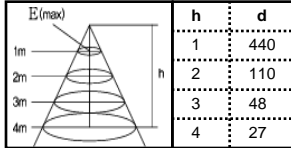

Model name	R110R1-E1
Size(mm)	98 x 1028 x 24
Power Consumption	36W
Illumination(Ix, at 1M)	D ~ L - 440 D N W L * L~D:2700K~6300K(감성)
Material	Aluminum anodized
Input Power	AC 95~240 V, 50~60 Hz
Control method	IR Remote controller
Installation Kit.	IK-03, IK-05A, IK-08, IK-09

Polar diagram