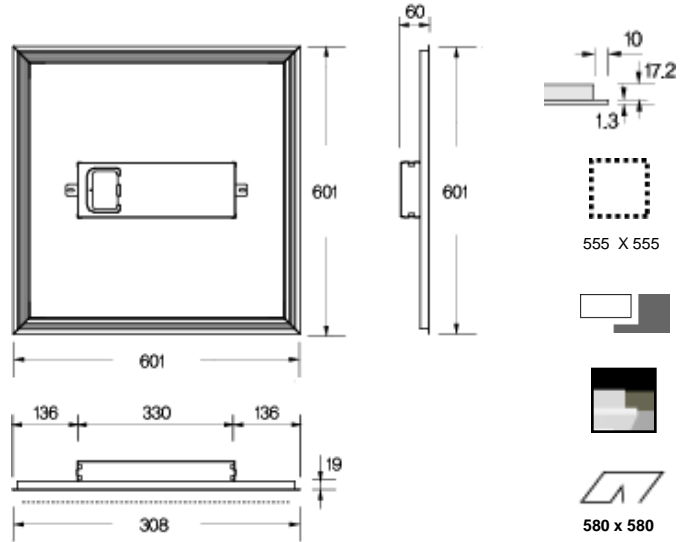

Polar diagram

Outline size

Description

Referance site

- Pendant type
 - 이노디자인(INNO Design Office)

Model name	S66T3-D1(High illumination)
Size(mm)	600 x 600 x 19
Power Consumption	42W
Illumination(Ix, at 1M)	D - 1030 N - 940 W - 770 L - 640 D N W L
	* D:6300K±10%, N:5000K±10%, W:4000K±10%, L:2700K±10%
Material	Aluminum anodized
Input Power	AC 95~240 V, 50~60 Hz
Control method	IR Remote controller
Installation Kit.	IK-01, IK-02, IK-03, IK-04, IK-05A, IK-06

Polar diagram

Outline size

Description

Reference site

Model name	S66R3-D1(High illumination)
Size(mm)	601 x 601 x 19
Power Consumption	42W
Illumination(Ix, at 1M)	D - 1030 N - 940 W - 770 L - 640 D N W L
	* D:6300K±10%, N:5000K±10%, W:4000K±10%, L:2700K±10%
Material	Aluminum anodized
Input Power	AC 95~240 V, 50~60 Hz
Control method	IR Remote controller
Installation Kit.	IK-03, IK-05A, IK-08, IK-09

Polar diagram

Description

Outline size

Reference site

Model name	S66T3-D2(High illumination)
Size(mm)	600 x 600 x 24
Power Consumption	82W
Illumination(Ix, at 1M)	D - 1980 N - 1810 W - 1480 L - 1240 D N W L
	* D:6300K±10%, N:5000K±10%, W:4000K±10%, L:2700K±10%
Material	Aluminum anodized
Input Power	AC 95~240 V, 50~60 Hz
Control method	IR Remote controller
Installation Kit.	IK-01, IK-02, IK-03, IK-04, IK-05A, IK-06

Polar diagram

Outline size

Description

Reference site

삼성물산 본사 B1 휘트니스 센터(Fitness center)

Model name	S66R3-D2(High illumination)
Size(mm)	620 x 620 x 24
Power Consumption	82W
Illumination(Ix, at 1M)	D - 1980 N - 1810 W - 1480 L - 1240 D N W L
	* D:6300K±10%, N:5000K±10%, W:4000K±10%, L:2700K±10%
Material	Aluminum anodized
Input Power	AC 95~240 V, 50~60 Hz
Control method	IR Remote controller
Installation Kit.	IK-03, IK-05A, IK-08, IK-09