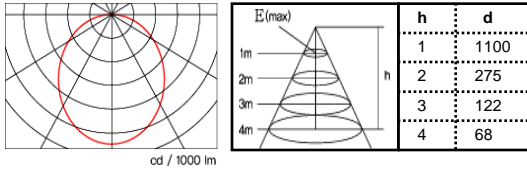

Polar diagram

Description

Outline size

Referance site

Model name	R36R1-D2(High illumination)
Size(mm)	329 x 620 x 24
Power Consumption	62W
Illumination(Ix, at 1M)	D -1350 N - 1210 W - 1010 L - 850 D N W L
	* D:6300K±10%, N:5000K±10%, W:4000K±10%, L:2700K±10%
Material	Aluminum anodized
Input Power	AC 95~240 V, 50~60 Hz
Control method	IR Remote controller
Installation Kit.	IK-01, IK-02, IK-03, IK-05A, IK-06

Polar diagram

Outline size

Description

Referance site

현대건설 힐스테이트 서울숲 아파트(hyundai E&C Hillstate APT.)

Model name	R36T1-E2
Size(mm)	329 x 619 x 24
Power Consumption	67W
Illumination(Ix, at 1M)	D ~ L - 1100 D N W L * L~D:2700K~6300K(감성)
Material	Aluminum anodized
Input Power	AC 95~240 V, 50~60 Hz
Control method	IR Remote controller
Installation Kit.	IK-01, IK-02, IK-03, IK-05A, IK-06

Polar diagram

Description

Outline size

Reference site

Model name	R36R1-E2
Size(mm)	330 x 620 x 24
Power Consumption	67W
Illumination(Ix, at 1M)	D ~ L - 1100 D N W L * L~D:2700K~6300K(감성)
Material	Aluminum anodized
Input Power	AC 95~240 V, 50~60 Hz
Control method	IR Remote controller
Installation Kit.	IK-01, IK-02, IK-03, IK-05A, IK-06