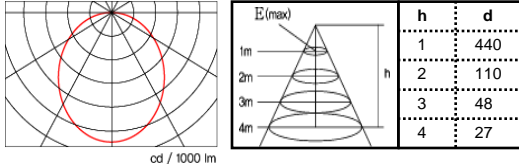

Model name	R110T1-E1
Size(mm)	98 x 1028 x 19
Power Consumption	36W
Illumination(Ix, at 1M)	D ~ L - 440 D N W L * L~D:2700K~6300K(감성)
Material	Aluminum anodized
Input Power	AC 95~240 V, 50~60 Hz
Control method	IR Remote controller
Installation Kit.	IK-01, IK-02, IK-03, IK-05A, IK-06

Polar diagram

Outline size