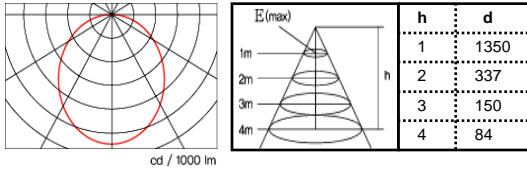

Model name	R36R1-D2(High illumination)
Size(mm)	329 x 620 x 24
Power Consumption	62W
Illumination(Ix, at 1M)	D -1350 N - 1210 W - 1010 L - 850 D N W L
	* D:6300K±10%, N:5000K±10%, W:4000K±10%, L:2700K±10%
Material	Aluminum anodized
Input Power	AC 95~240 V, 50~60 Hz
Control method	IR Remote controller
Installation Kit.	IK-01, IK-02, IK-03, IK-05A, IK-06

Polar diagram