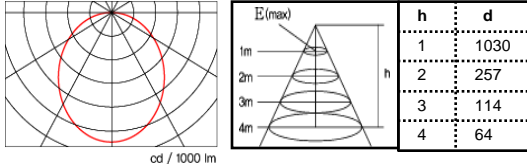

Polar diagram

Outline size

Description

Reference site

고대공학관 지하1층 엘리베이터 홀

Model name	S33T1-D2 (High illumination)
Size(mm)	307 x 307 x 24
Power Consumption	36W
Illumination(Ix, at 1M)	D - 760 N - 700 W - 570 L - 480 D N W L
	* D:6300K±10%, N:5000K±10%, W:4000K±10%, L:2700K±10%
Material	Aluminum anodized
Input Power	AC 95~240 V, 50~60 Hz
Control method	IR Remote controller
Installation Kit.	IK-01, IK-02, IK-03, IK-04, IK-05A, IK-06

Polar diagram

Outline size

Description

Reference site

Model name	S33T1-E2
Size(mm)	307 x 307 x 24
Power Consumption	36W
Illumination(Ix, at 1M)	D ~ L - 630 D N W L * L~D:2700K~6300K(감성)
Material	Aluminum anodized
Input Power	AC 95~240 V, 50~60 Hz
Control method	IR Remote controller
Installation Kit.	IK-01, IK-02, IK-03, IK-04, IK-05A, IK-06

Polar diagram

Outline size

Description

Referance site

- Pendant type
 - 이노디자인(INNO Design Office)

Model name	S66T3-D1(High illumination)
Size(mm)	600 x 600 x 19
Power Consumption	42W
Illumination(Ix, at 1M)	D - 1030 N - 940 W - 770 L - 640 D N W L
	* D:6300K±10%, N:5000K±10%, W:4000K±10%, L:2700K±10%
Material	Aluminum anodized
Input Power	AC 95~240 V, 50~60 Hz
Control method	IR Remote controller
Installation Kit.	IK-01, IK-02, IK-03, IK-04, IK-05A, IK-06

Polar diagram

Outline size

Description

Reference site

Model name	S66R3-D1(High illumination)
Size(mm)	601 x 601 x 19
Power Consumption	42W
Illumination(Ix, at 1M)	D - 1030 N - 940 W - 770 L - 640 D N W L
	* D:6300K±10%, N:5000K±10%, W:4000K±10%, L:2700K±10%
Material	Aluminum anodized
Input Power	AC 95~240 V, 50~60 Hz
Control method	IR Remote controller
Installation Kit.	IK-03, IK-05A, IK-08, IK-09