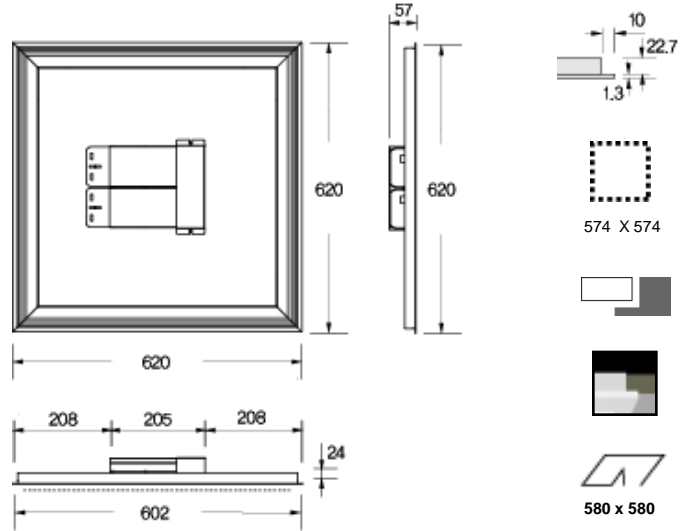

Polar diagram

Outline size

Description

Reference site

삼성물산 본사 B1 휘트니스 센터(Fitness center)

Model name	S66R3-D2(High illumination)
Size(mm)	620 x 620 x 24
Power Consumption	82W
Illumination(Ix, at 1M)	D - 1980 N - 1810 W - 1480 L - 1240 D N W L
	* D:6300K±10%, N:5000K±10%, W:4000K±10%, L:2700K±10%
Material	Aluminum anodized
Input Power	AC 95~240 V, 50~60 Hz
Control method	IR Remote controller
Installation Kit.	IK-03, IK-05A, IK-08, IK-09

Polar diagram

Outline size

Description

Referance site

Model name	S66T3-E2
Size(mm)	600 x 600 x 24
Power Consumption	84W
Illumination(Ix, at 1M)	D ~ L - 1620 D N W L * L~D:2700K~6300K(감성)
Material	Aluminum anodized
Input Power	AC 95~240 V, 50~60 Hz
Control method	IR Remote controller
Installation Kit.	IK-01, IK-02, IK-03, IK-04, IK-05A, IK-06

Polar diagram

Outline size

Description

Referance site

Model name	S66R3-E2
Size(mm)	620 x 620 x 24
Power Consumption	84W
Illumination(Ix, at 1M)	D ~ L - 1620 D N W L * L~D:2700K~6300K(감성)
Material	Aluminum anodized
Input Power	AC 95~240 V, 50~60 Hz
Control method	IR Remote controller
Installation Kit.	IK-03, IK-05A, IK-08, IK-09

Polar diagram

Outline size

Description

Reference site

Model name	S66T2-D1 (High illumination)
Size(mm)	600 x 600 x 19
Power Consumption	60W
Illumination(Ix, at 1M)	D - 1490 N - 1370 W - 1120 L - 940 D N W L
	* D:6300K±10%, N:5000K±10%, W:4000K±10%, L:2700K±10%
Material	Aluminum anodized
Input Power	AC 95~240 V, 50~60 Hz
Control method	IR Remote controller
Installation Kit.	IK-01, IK-02, IK-03, IK-05A, IK-06