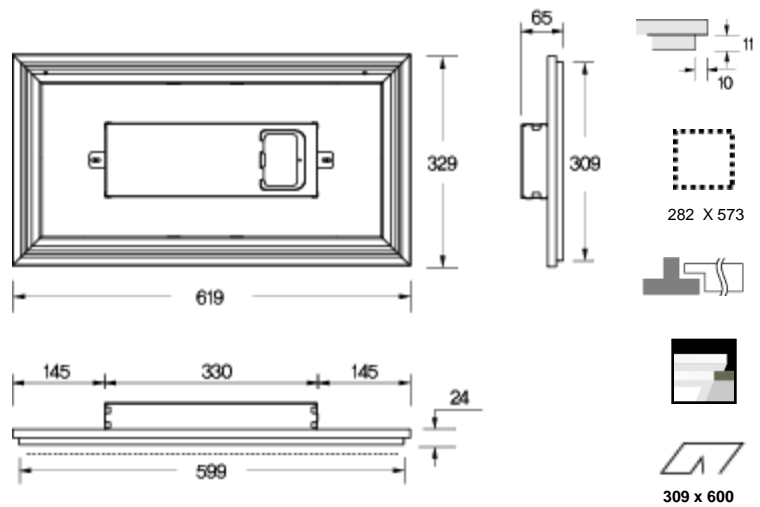

Polar diagram

Outline size

Description

Referance site

Model name	S66R3-E2
Size(mm)	620 x 620 x 24
Power Consumption	84W
Illumination(Ix, at 1M)	D ~ L - 1620 D N W L * L~D:2700K~6300K(감성)
Material	Aluminum anodized
Input Power	AC 95~240 V, 50~60 Hz
Control method	IR Remote controller
Installation Kit.	IK-03, IK-05A, IK-08, IK-09

Polar diagram

Outline size

Description

Reference site

Model name	S66T2-D1 (High illumination)
Size(mm)	600 x 600 x 19
Power Consumption	60W
Illumination(Ix, at 1M)	D - 1490 N - 1370 W - 1120 L - 940 D N W L
	* D:6300K±10%, N:5000K±10%, W:4000K±10%, L:2700K±10%
Material	Aluminum anodized
Input Power	AC 95~240 V, 50~60 Hz
Control method	IR Remote controller
Installation Kit.	IK-01, IK-02, IK-03, IK-05A, IK-06

Polar diagram

Outline size

Description

Reference site

동문 굿모닝 힐 아파트

Model name	R36T1-D2(High illumination)
Size(mm)	329 x 619 x 24
Power Consumption	62W
Illumination(Ix, at 1M)	D -1350 N - 1210 W - 1010 L - 850 D N W L * D:6300K±10%, N:5000K±10%, W:4000K±10%, L:2700K±10%
Material	Aluminum anodized
Input Power	AC 95~240 V, 50~60 Hz
Control method	IR Remote controller
Installation Kit.	IK-01, IK-02, IK-03, IK-05A, IK-06

Polar diagram

Description

Outline size

Referance site

Model name	R36R1-D2(High illumination)
Size(mm)	329 x 620 x 24
Power Consumption	62W
Illumination(Ix, at 1M)	D -1350 N - 1210 W - 1010 L - 850 D N W L
	* D:6300K±10%, N:5000K±10%, W:4000K±10%, L:2700K±10%
Material	Aluminum anodized
Input Power	AC 95~240 V, 50~60 Hz
Control method	IR Remote controller
Installation Kit.	IK-01, IK-02, IK-03, IK-05A, IK-06