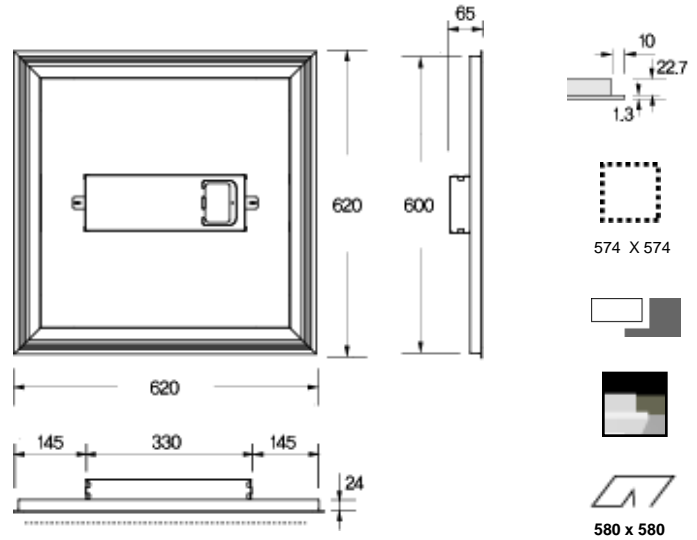

Polar diagram

Outline size

Description

Reference site

Model name	S66R3-D1(High illumination)
Size(mm)	601 x 601 x 19
Power Consumption	42W
Illumination(Ix, at 1M)	D - 1030 N - 940 W - 770 L - 640 D N W L
	* D:6300K±10%, N:5000K±10%, W:4000K±10%, L:2700K±10%
Material	Aluminum anodized
Input Power	AC 95~240 V, 50~60 Hz
Control method	IR Remote controller
Installation Kit.	IK-03, IK-05A, IK-08, IK-09

Polar diagram

Description

Outline size

Reference site

Model name	S66T3-D2(High illumination)
Size(mm)	600 x 600 x 24
Power Consumption	82W
Illumination(Ix, at 1M)	D - 1980 N - 1810 W - 1480 L - 1240 D N W L
	* D:6300K±10%, N:5000K±10%, W:4000K±10%, L:2700K±10%
Material	Aluminum anodized
Input Power	AC 95~240 V, 50~60 Hz
Control method	IR Remote controller
Installation Kit.	IK-01, IK-02, IK-03, IK-04, IK-05A, IK-06

Polar diagram

Outline size

Description

Reference site

삼성물산 본사 B1 휘트니스 센터(Fitness center)

Model name	S66R3-D2(High illumination)
Size(mm)	620 x 620 x 24
Power Consumption	82W
Illumination(Ix, at 1M)	D - 1980 N - 1810 W - 1480 L - 1240 D N W L
	* D:6300K±10%, N:5000K±10%, W:4000K±10%, L:2700K±10%
Material	Aluminum anodized
Input Power	AC 95~240 V, 50~60 Hz
Control method	IR Remote controller
Installation Kit.	IK-03, IK-05A, IK-08, IK-09

Polar diagram

Outline size

Description

Referance site

Model name	S66T3-E2
Size(mm)	600 x 600 x 24
Power Consumption	84W
Illumination(Ix, at 1M)	D ~ L - 1620 D N W L * L~D:2700K~6300K(감성)
Material	Aluminum anodized
Input Power	AC 95~240 V, 50~60 Hz
Control method	IR Remote controller
Installation Kit.	IK-01, IK-02, IK-03, IK-04, IK-05A, IK-06