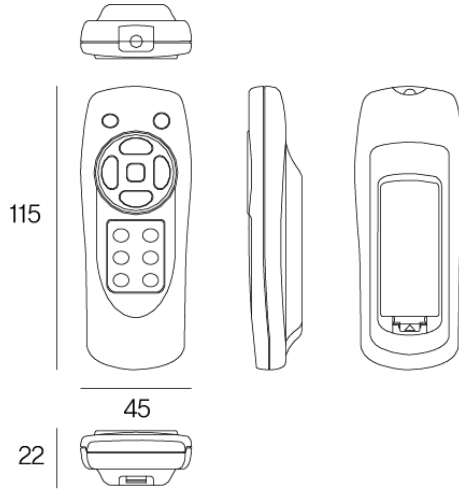

Model name KDT R-2 Remote controller
Size(mm) 115 x 45 x 22
Battery type AAA x 2