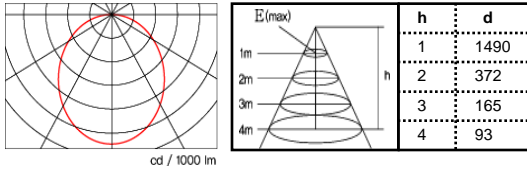

Polar diagram

Outline size

Description

Referance site

Model name	S66R3-E2
Size(mm)	620 x 620 x 24
Power Consumption	84W
Illumination(Ix, at 1M)	D ~ L - 1620 D N W L * L~D:2700K~6300K(감성)
Material	Aluminum anodized
Input Power	AC 95~240 V, 50~60 Hz
Control method	IR Remote controller
Installation Kit.	IK-03, IK-05A, IK-08, IK-09

Polar diagram

Outline size

Description

Reference site

Model name	S66T2-D1 (High illumination)
Size(mm)	600 x 600 x 19
Power Consumption	60W
Illumination(Ix, at 1M)	D - 1490 N - 1370 W - 1120 L - 940 D N W L
	* D:6300K±10%, N:5000K±10%, W:4000K±10%, L:2700K±10%
Material	Aluminum anodized
Input Power	AC 95~240 V, 50~60 Hz
Control method	IR Remote controller
Installation Kit.	IK-01, IK-02, IK-03, IK-05A, IK-06

Polar diagram

Outline size

Description

Reference site

동문 굿모닝 힐 아파트

Model name	R36T1-D2(High illumination)
Size(mm)	329 x 619 x 24
Power Consumption	62W
Illumination(Ix, at 1M)	D -1350 N - 1210 W - 1010 L - 850 D N W L * D:6300K±10%, N:5000K±10%, W:4000K±10%, L:2700K±10%
Material	Aluminum anodized
Input Power	AC 95~240 V, 50~60 Hz
Control method	IR Remote controller
Installation Kit.	IK-01, IK-02, IK-03, IK-05A, IK-06