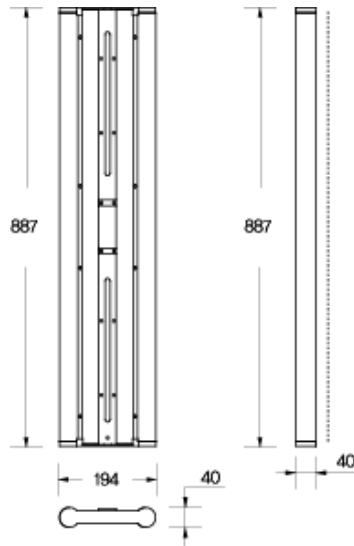

Outline size

123 x 867