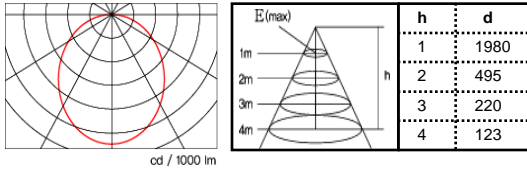

Polar diagram

Outline size

Description

Reference site

Model name	S66R3-D1(High illumination)
Size(mm)	601 x 601 x 19
Power Consumption	42W
Illumination(Ix, at 1M)	D - 1030 N - 940 W - 770 L - 640 D N W L
	* D:6300K±10%, N:5000K±10%, W:4000K±10%, L:2700K±10%
Material	Aluminum anodized
Input Power	AC 95~240 V, 50~60 Hz
Control method	IR Remote controller
Installation Kit.	IK-03, IK-05A, IK-08, IK-09

Polar diagram

Description

Outline size

Reference site

Model name	S66T3-D2(High illumination)
Size(mm)	600 x 600 x 24
Power Consumption	82W
Illumination(Ix, at 1M)	D - 1980 N - 1810 W - 1480 L - 1240 D N W L
	* D:6300K±10%, N:5000K±10%, W:4000K±10%, L:2700K±10%
Material	Aluminum anodized
Input Power	AC 95~240 V, 50~60 Hz
Control method	IR Remote controller
Installation Kit.	IK-01, IK-02, IK-03, IK-04, IK-05A, IK-06

Polar diagram

Outline size

Description

Reference site

삼성물산 본사 B1 휘트니스 센터(Fitness center)

Model name	S66R3-D2(High illumination)
Size(mm)	620 x 620 x 24
Power Consumption	82W
Illumination(Ix, at 1M)	D - 1980 N - 1810 W - 1480 L - 1240 D N W L
	* D:6300K±10%, N:5000K±10%, W:4000K±10%, L:2700K±10%
Material	Aluminum anodized
Input Power	AC 95~240 V, 50~60 Hz
Control method	IR Remote controller
Installation Kit.	IK-03, IK-05A, IK-08, IK-09