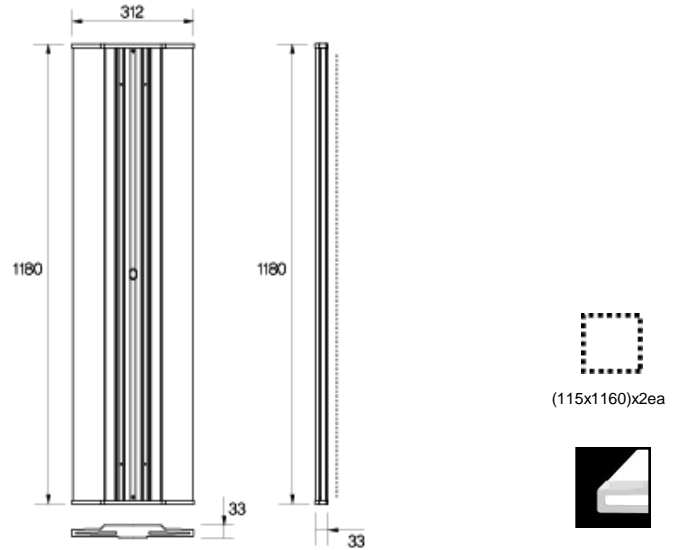

Polar diagram

Outline size

Description

Reference site

Model name	S33T1-E2
Size(mm)	307 x 307 x 24
Power Consumption	36W
Illumination(Ix, at 1M)	D ~ L - 630 D N W L * L~D:2700K~6300K(감성)
Material	Aluminum anodized
Input Power	AC 95~240 V, 50~60 Hz
Control method	IR Remote controller
Installation Kit.	IK-01, IK-02, IK-03, IK-04, IK-05A, IK-06

Polar diagram

Outline size

Description

Referance site

Model name	C6S1-E2
Size(mm)	Φ600 x 24H
Power Consumption	67W
Illumination(Ix, at 1M)	D ~ L - 1180 D N W L * L~D:2700K~6300K(감성)
Material	Aluminum anodized
Input Power	AC 95~240 V, 50~60 Hz
Control method	IR Remote controller
Installation Kit.	IK-03, IK-05A

Polar diagram

Outline size

Description

Reference site

Model name	R312N1-E2
Size(mm)	312 x 1180 x 33
Power Consumption	83W
Illumination(Ix, at 1M)	D ~ L - 1100 D N W L * L~D:2700K~6300K(감성)
Material	Aluminum anodized
Input Power	AC 95~240 V, 50~60 Hz
Control method	IR Remote controller
Installation Kit.	IK-05B, IK-07B

Polar diagram

Outline size

Description

Referance site

Model name	R39N1-E2
Size(mm)	313 x 887 x 33
Power Consumption	64W
Illumination(Ix, at 1M)	D ~ L - 1000 D N W L * L~D:2700K~6300K(감성)
Material	Aluminum anodized
Input Power	AC 95~240 V, 50~60 Hz
Control method	IR Remote controller
Installation Kit.	IK-05B, IK-07B