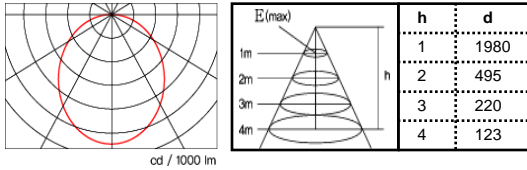

Polar diagram

Outline size

Description

Reference site

Model name	S66R3-D1(High illumination)
Size(mm)	601 x 601 x 19
Power Consumption	42W
Illumination(Ix, at 1M)	D - 1030 N - 940 W - 770 L - 640 D N W L
	* D:6300K±10%, N:5000K±10%, W:4000K±10%, L:2700K±10%
Material	Aluminum anodized
Input Power	AC 95~240 V, 50~60 Hz
Control method	IR Remote controller
Installation Kit.	IK-03, IK-05A, IK-08, IK-09

Polar diagram

Description

Outline size

Reference site

Model name	S66T3-D2(High illumination)
Size(mm)	600 x 600 x 24
Power Consumption	82W
Illumination(Ix, at 1M)	D - 1980 N - 1810 W - 1480 L - 1240 D N W L
	* D:6300K±10%, N:5000K±10%, W:4000K±10%, L:2700K±10%
Material	Aluminum anodized
Input Power	AC 95~240 V, 50~60 Hz
Control method	IR Remote controller
Installation Kit.	IK-01, IK-02, IK-03, IK-04, IK-05A, IK-06

Polar diagram

Outline size

Description

Reference site

삼성물산 본사 B1 휘트니스 센터(Fitness center)

Model name	S66R3-D2(High illumination)
Size(mm)	620 x 620 x 24
Power Consumption	82W
Illumination(Ix, at 1M)	D - 1980 N - 1810 W - 1480 L - 1240 D N W L
	* D:6300K±10%, N:5000K±10%, W:4000K±10%, L:2700K±10%
Material	Aluminum anodized
Input Power	AC 95~240 V, 50~60 Hz
Control method	IR Remote controller
Installation Kit.	IK-03, IK-05A, IK-08, IK-09

Polar diagram

Outline size

Description

Referance site

Model name	S66T3-E2
Size(mm)	600 x 600 x 24
Power Consumption	84W
Illumination(Ix, at 1M)	D ~ L - 1620 D N W L * L~D:2700K~6300K(감성)
Material	Aluminum anodized
Input Power	AC 95~240 V, 50~60 Hz
Control method	IR Remote controller
Installation Kit.	IK-01, IK-02, IK-03, IK-04, IK-05A, IK-06